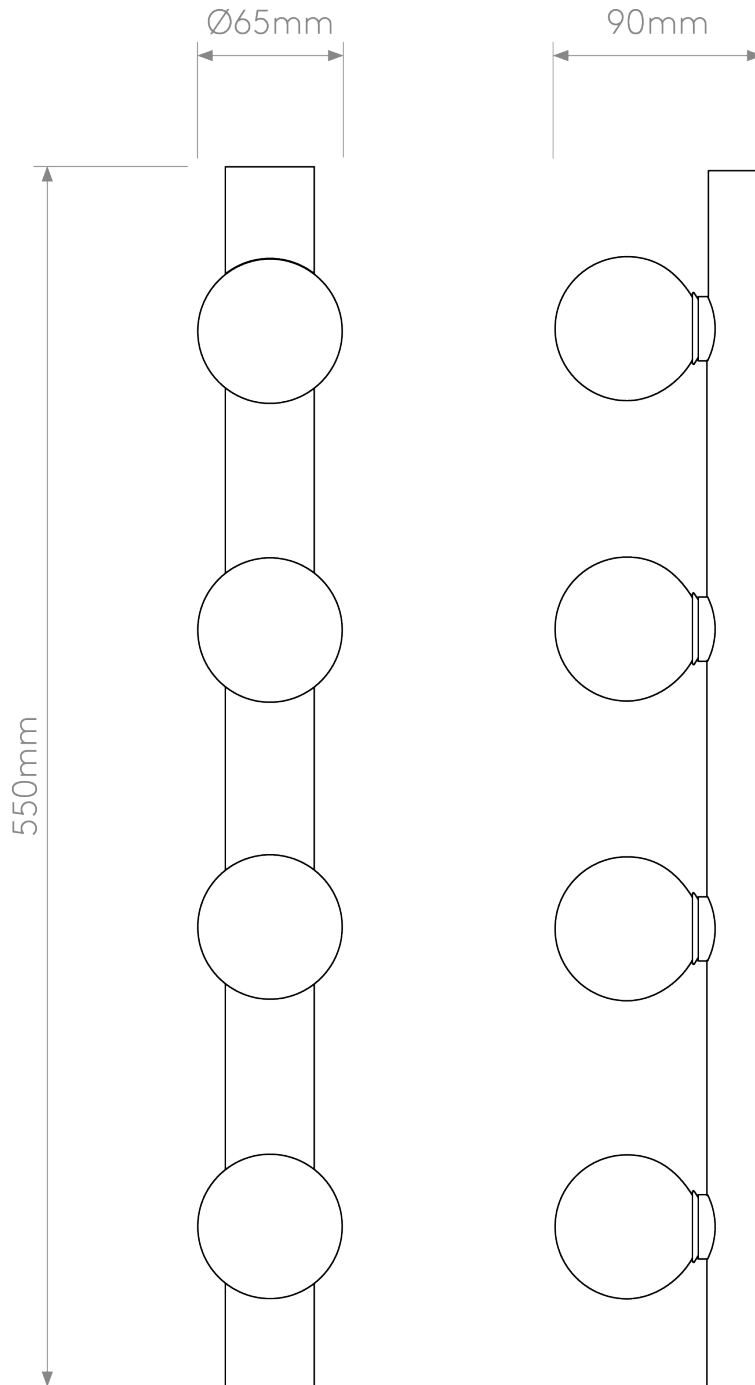

Astro Lighting - Cabaret 4 II 1087009 - IP44 Polished Chrome Wall Light

CONTACT