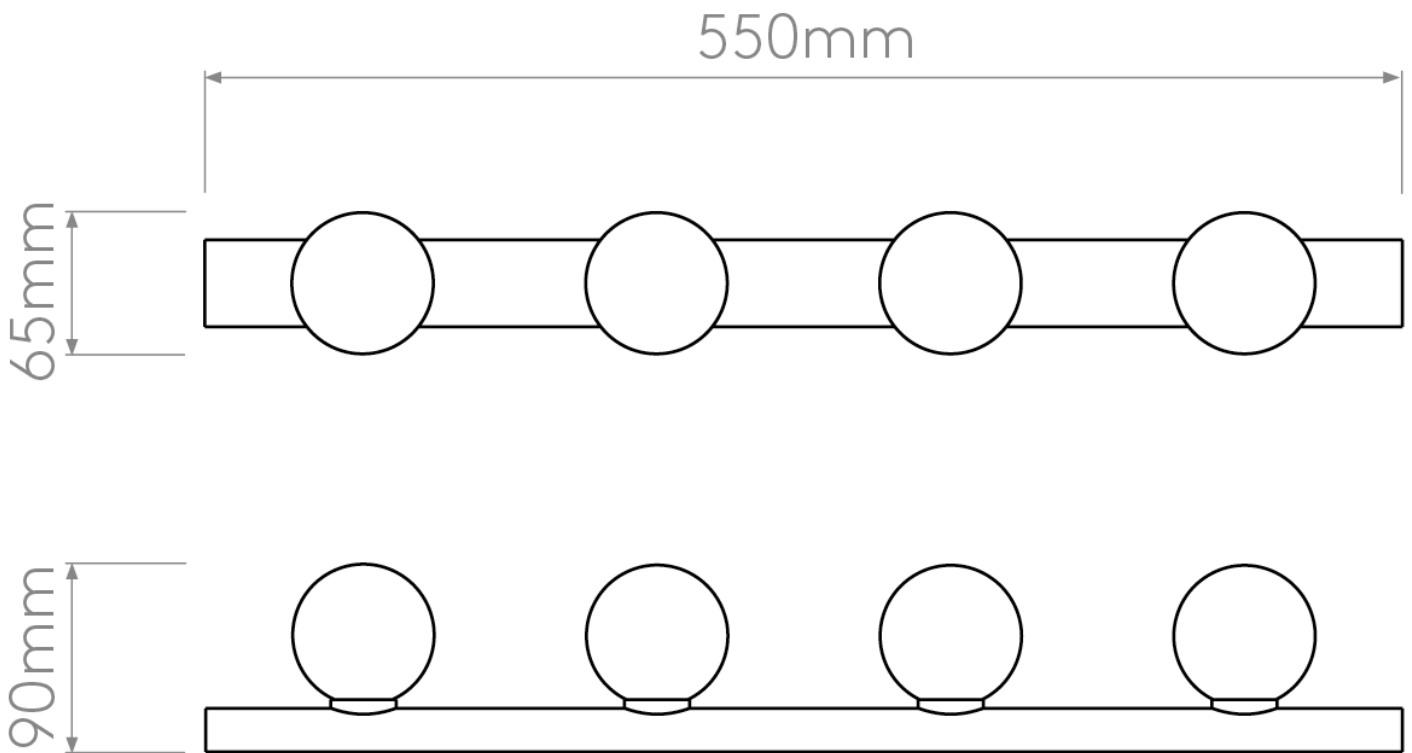

Astro Lighting - Cabaret 4 II 1087007 - IP44 Matt Black Wall Light

CONTACT