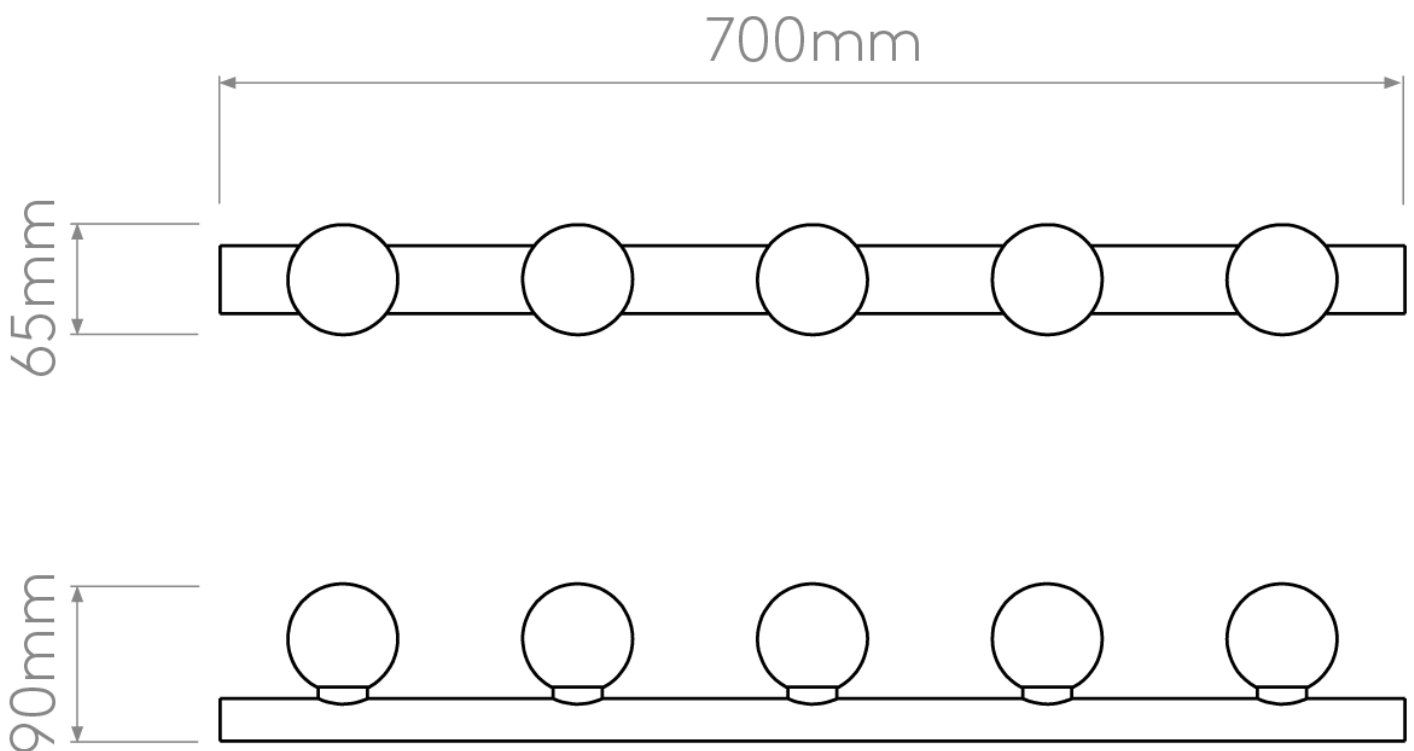

Astro Lighting - Cabaret 5 II 1087010 - IP44 Polished Chrome Wall Light

**CONTACT**