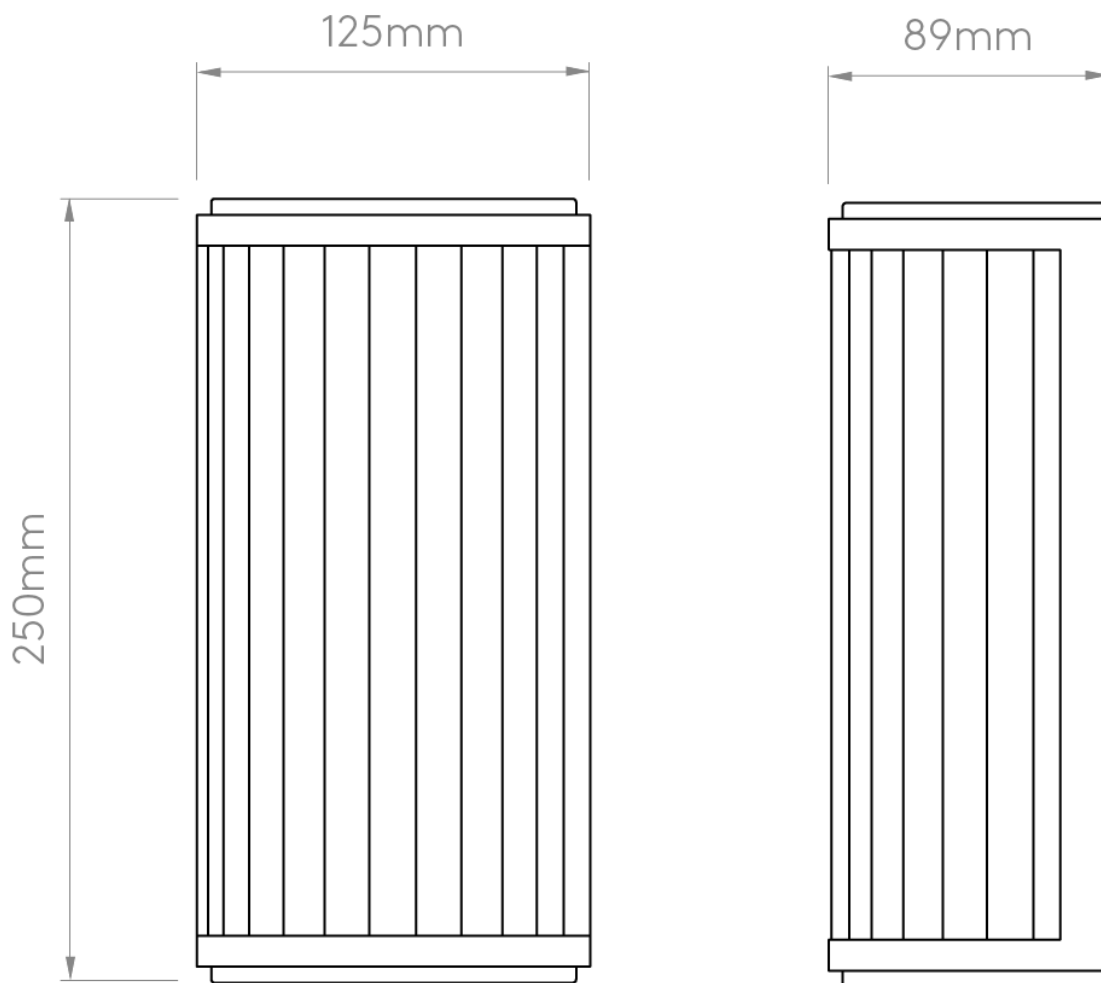

Astro Lighting - Versailles 250 Phase Dimmable 1380024 - IP44 Polished Chrome Wall Light

**CONTACT**