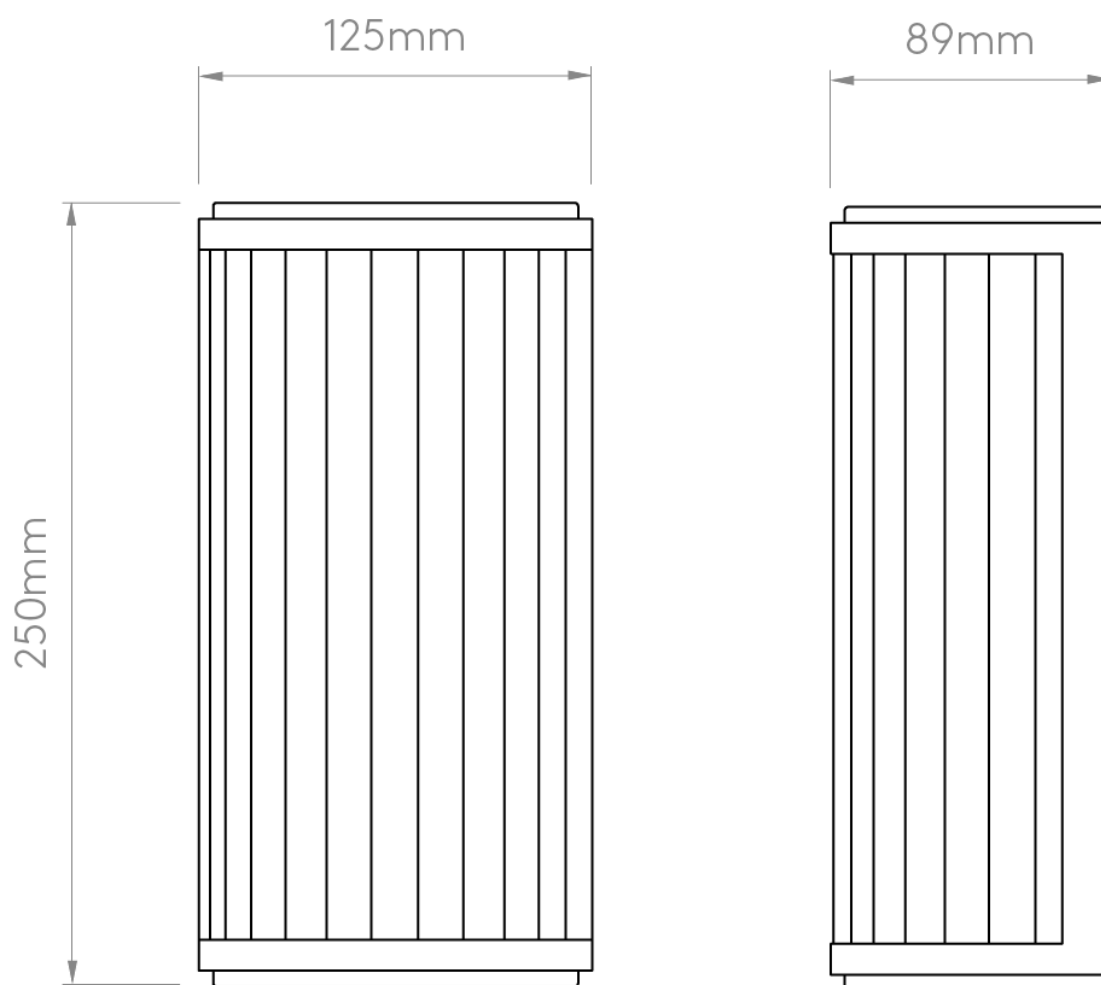

Astro Lighting - Versailles 250 Phase Dimmable 1380025 - IP44 Bronze Wall Light

CONTACT