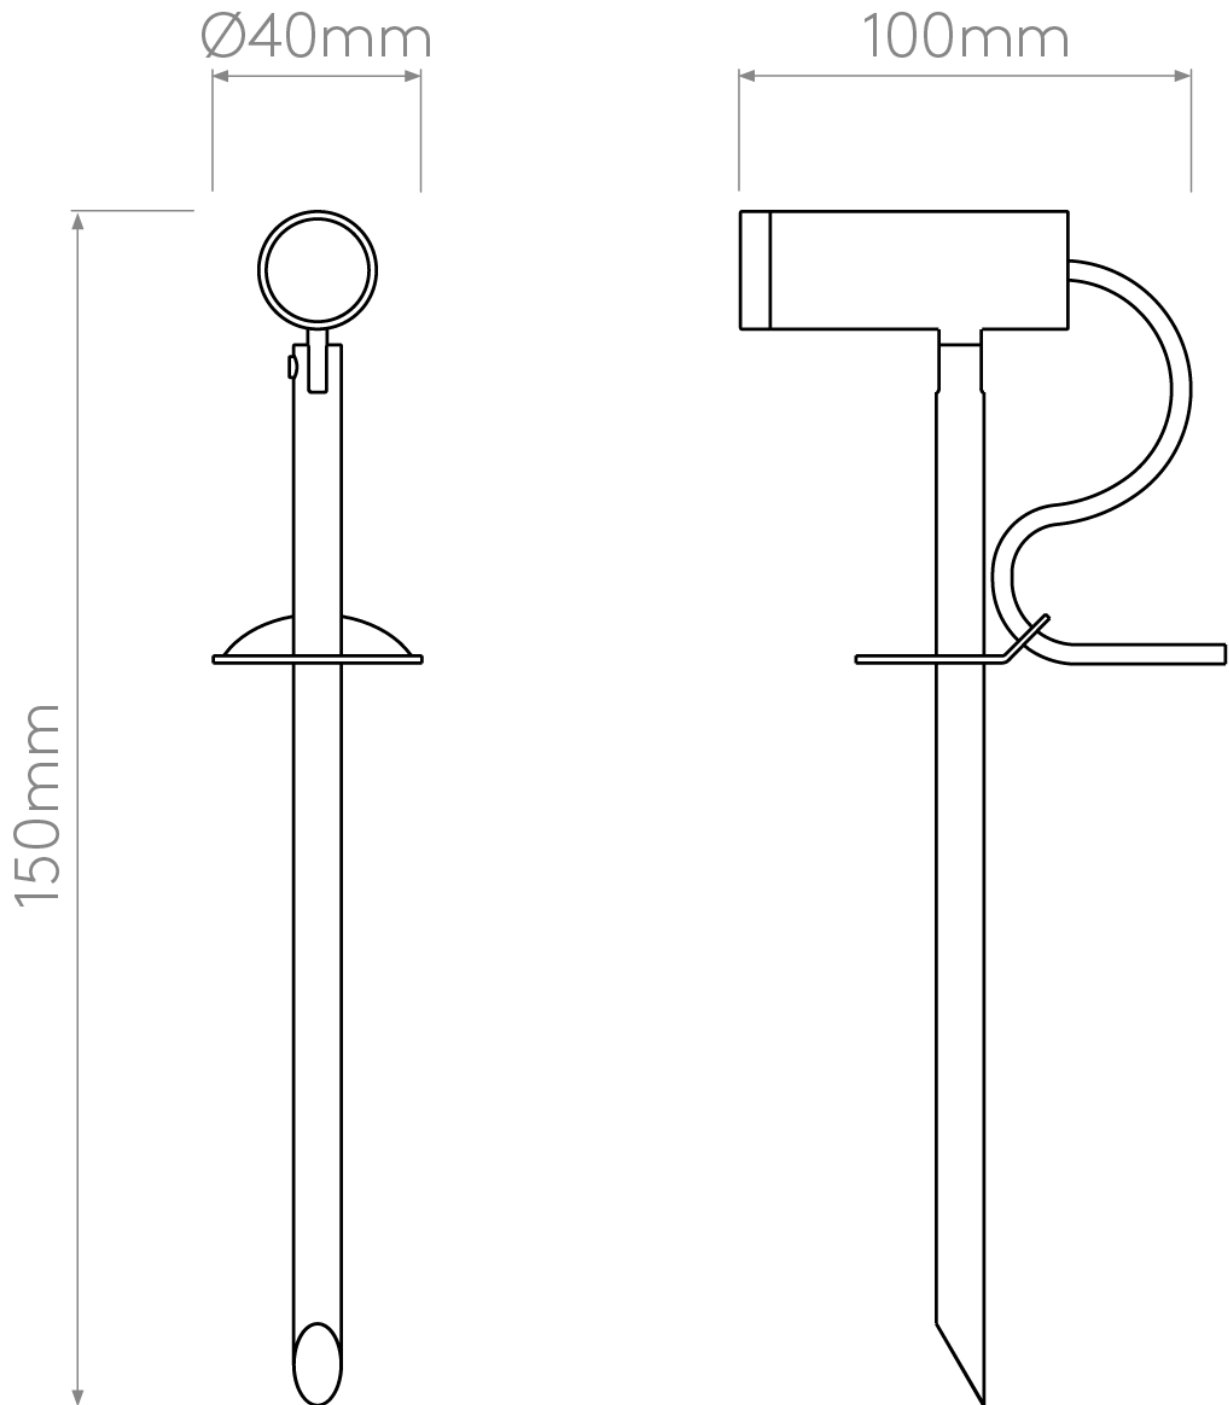

Astro Lighting - Myos 1426002 - IP65 Textured Black Spike Light

CONTACT