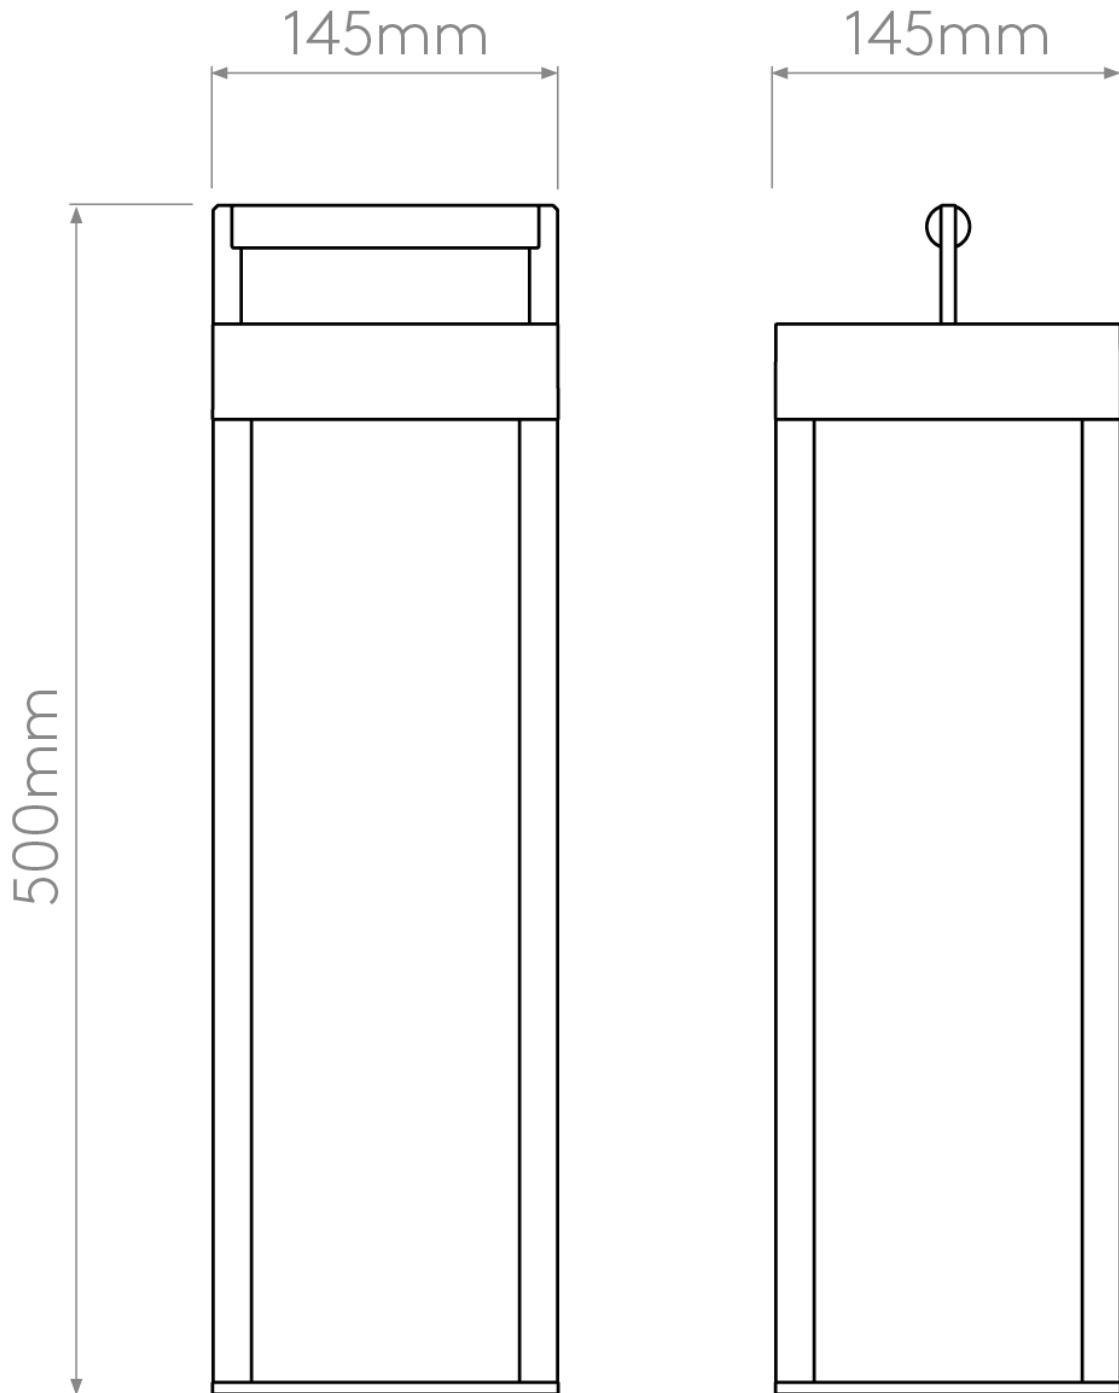

Astro Lighting - Kuro 450 1430002 - IP44 Textured Black Solar Outdoor Light

CONTACT