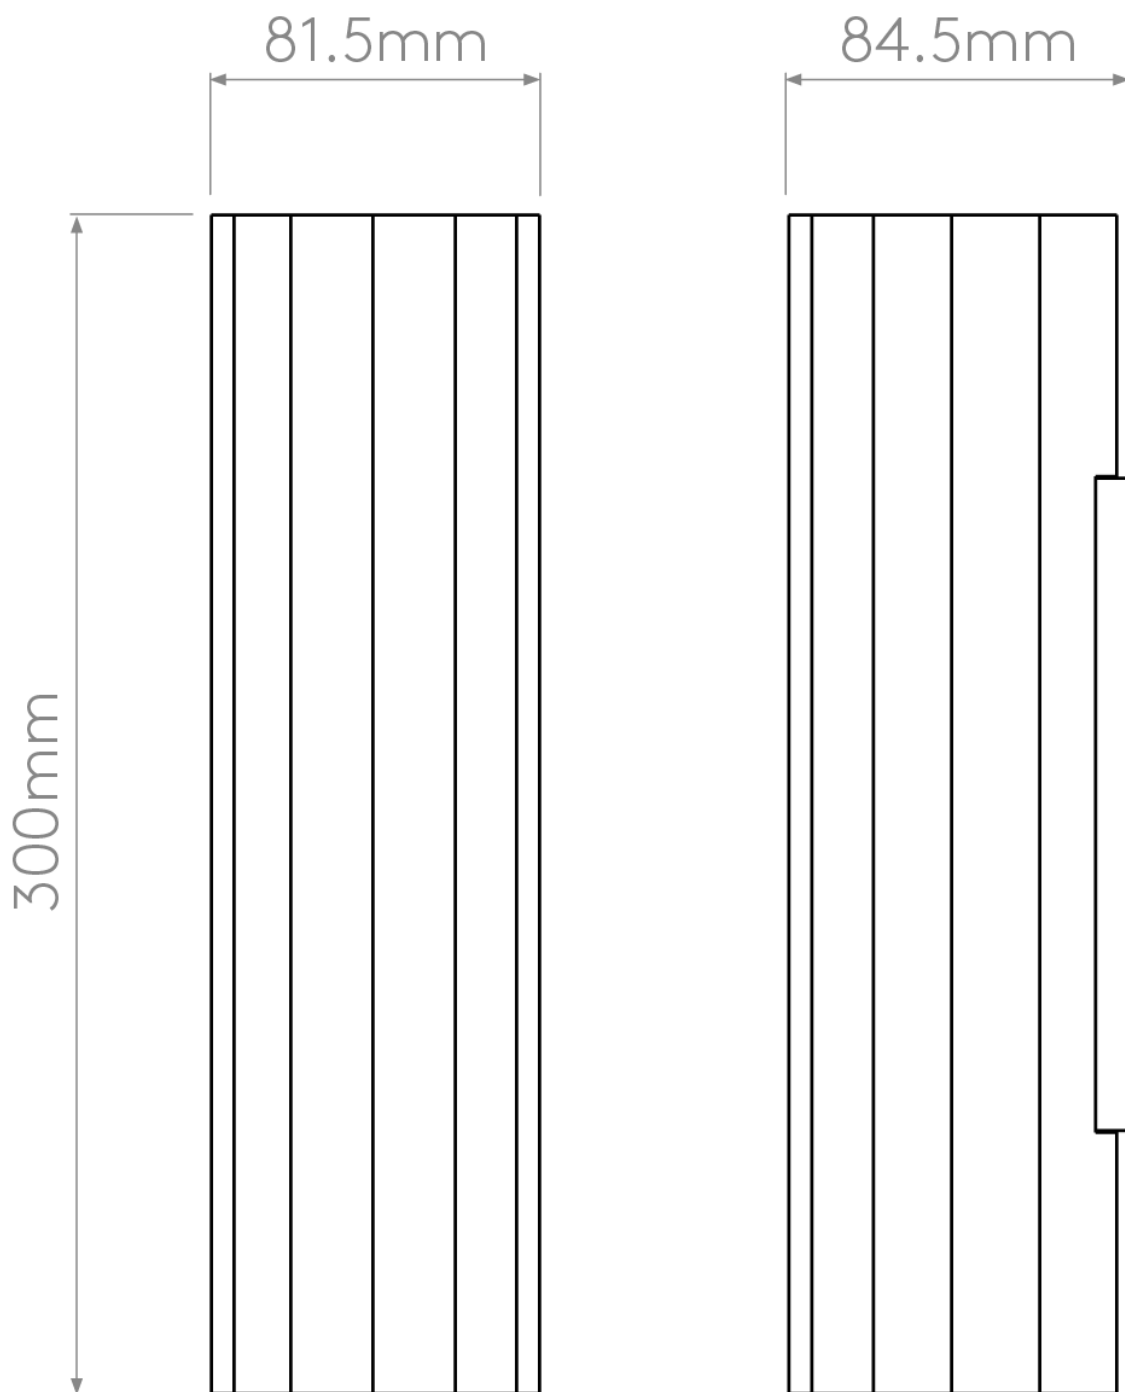

Astro Lighting - Hashira 300 1442001 - Matt Black Wall Light

CONTACT