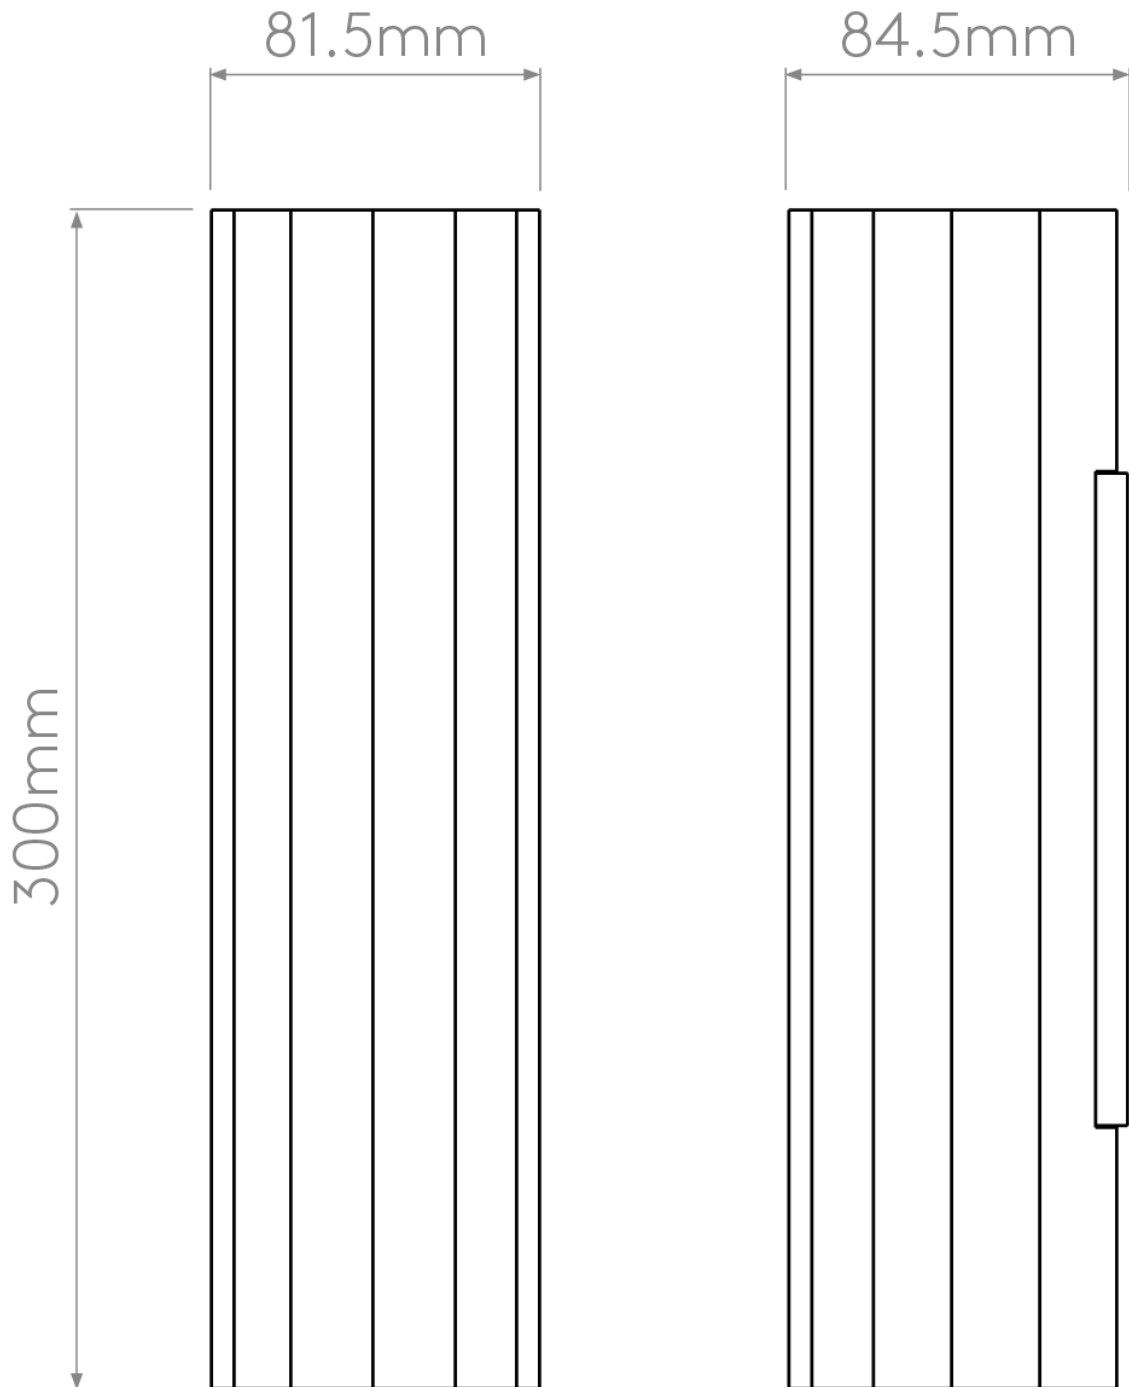

Astro Lighting - Hashira 300 1442005 - Matt Nickel Wall Light

CONTACT