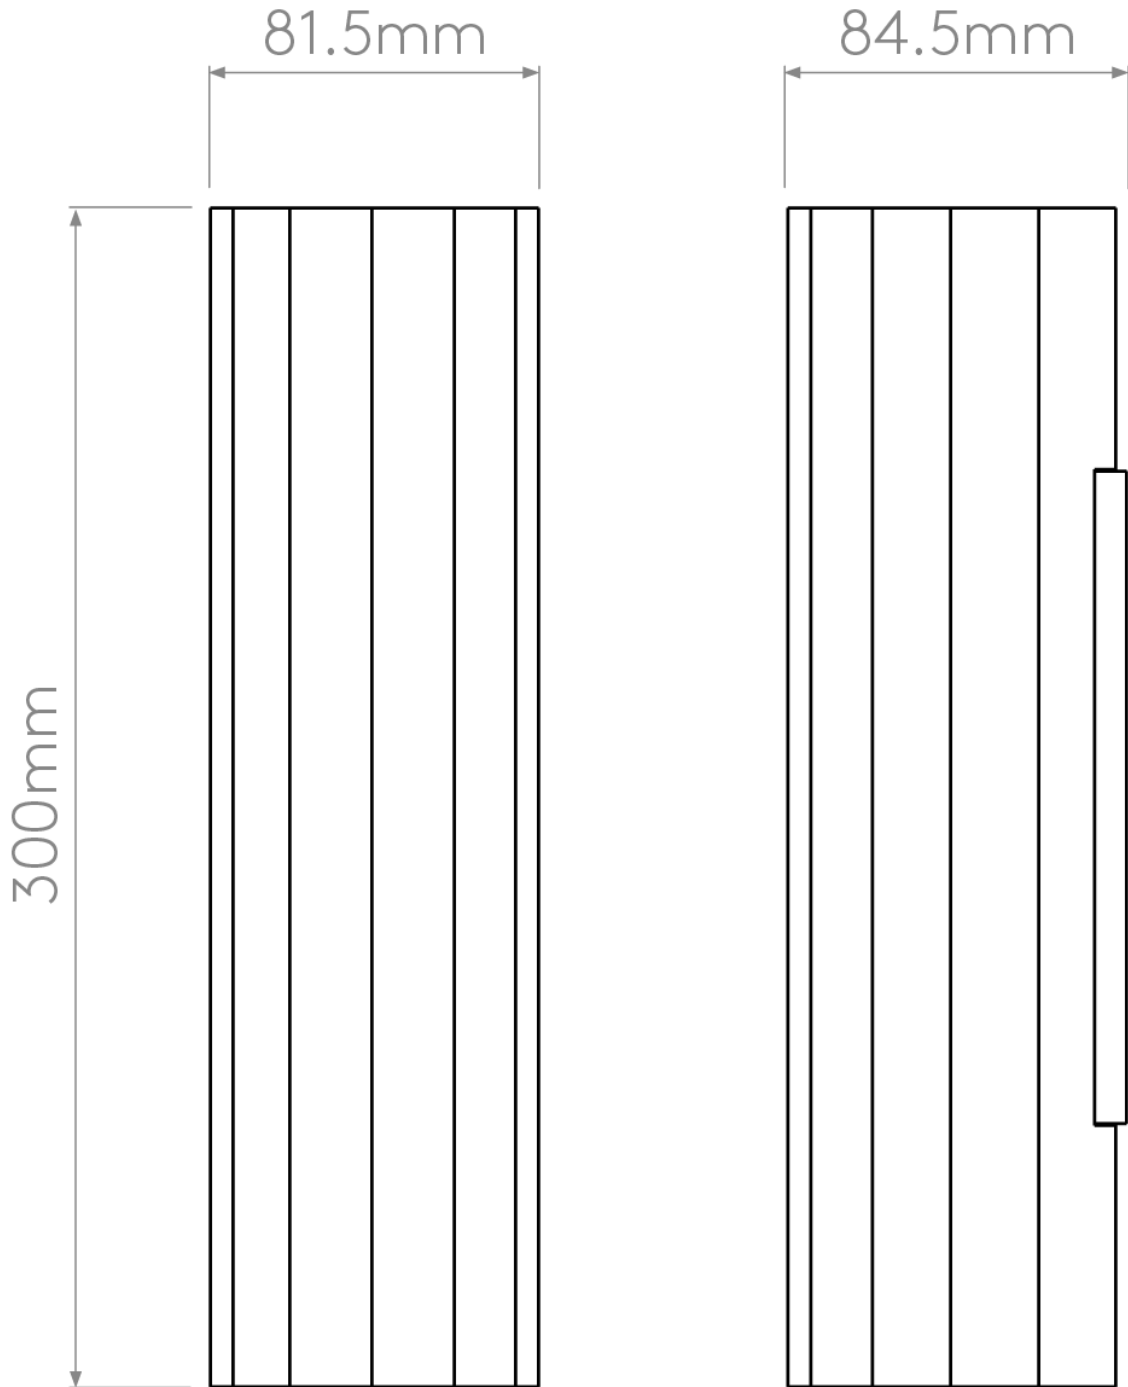

Astro Lighting - Hashira 300 1442006 - Matt Gold Wall Light

CONTACT