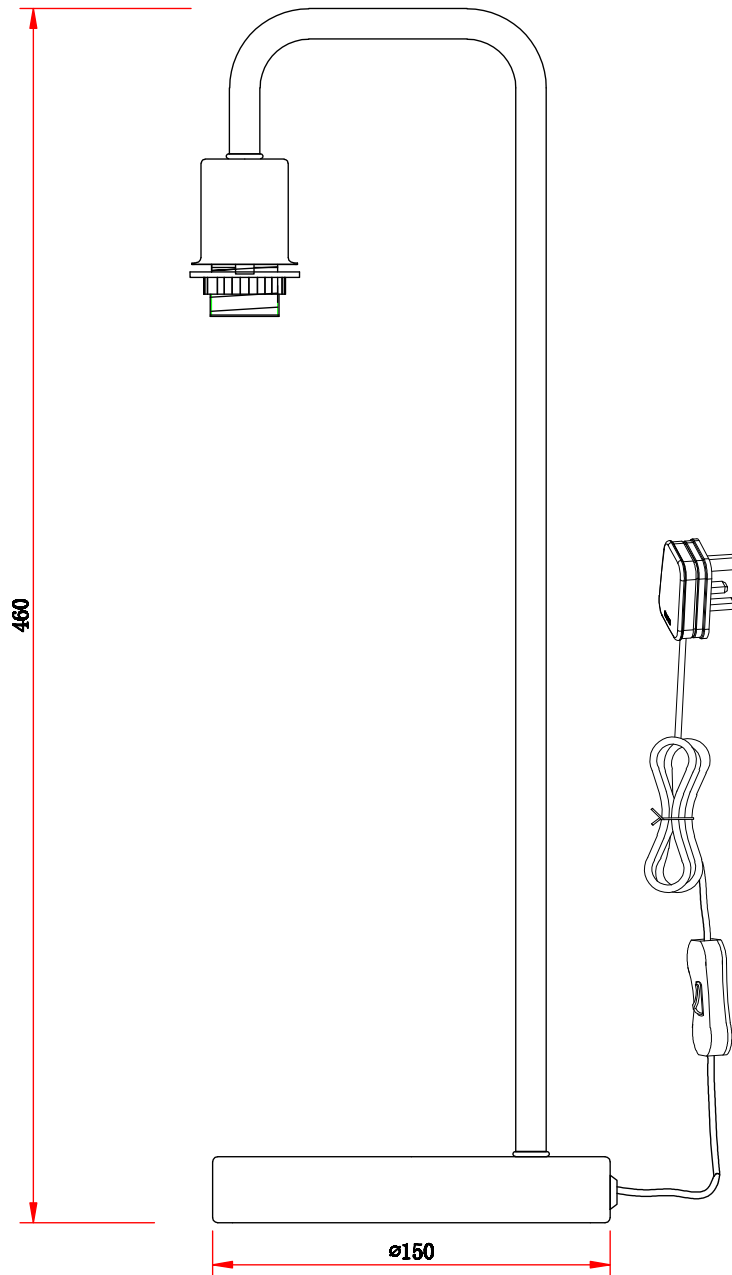

CERTIFICATION

CONTACT

www.firstchoicelighting.co.uk

info@firstchoicelighting.co.uk