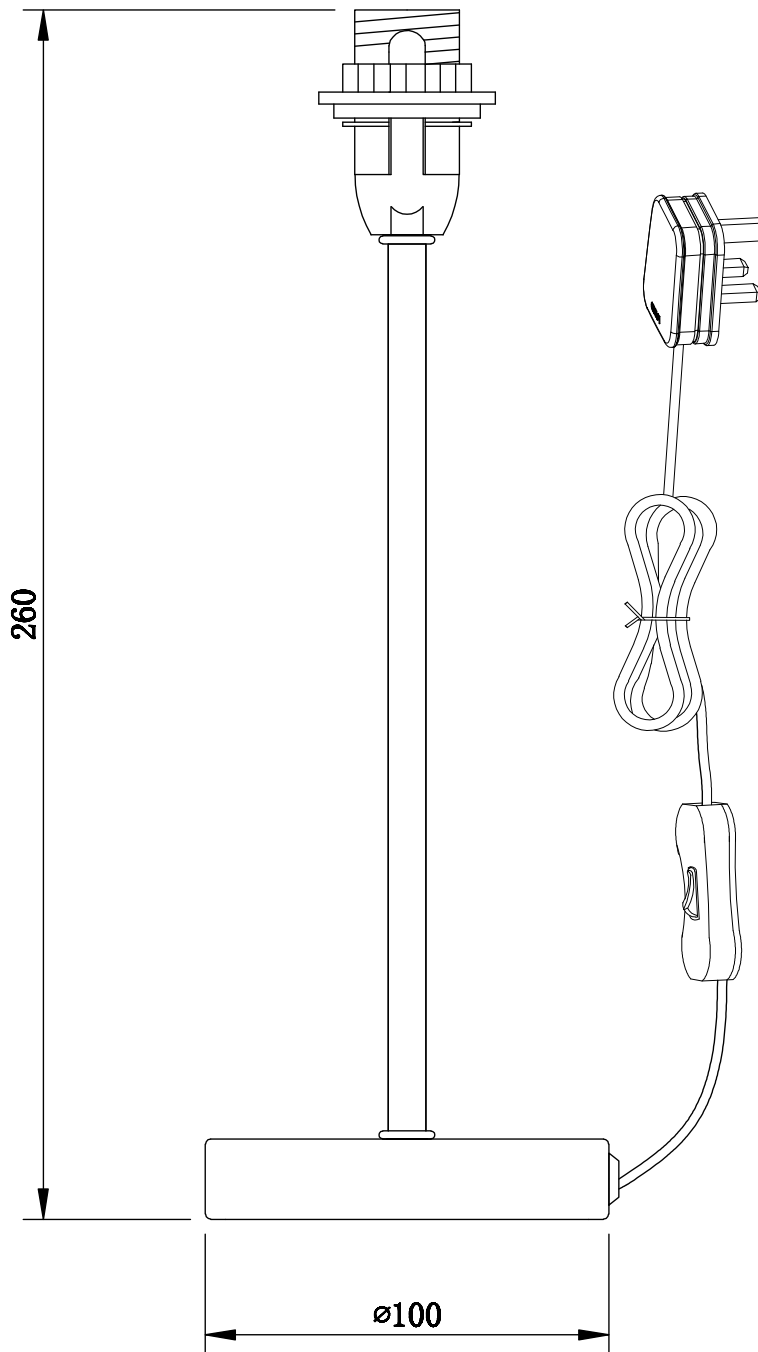

Chrome Stick Table Lamp with Royal Blue Fabric Shade

CERTIFICATION

CONTACT

www.firstchoicelighting.co.uk

info@firstchoicelighting.co.uk