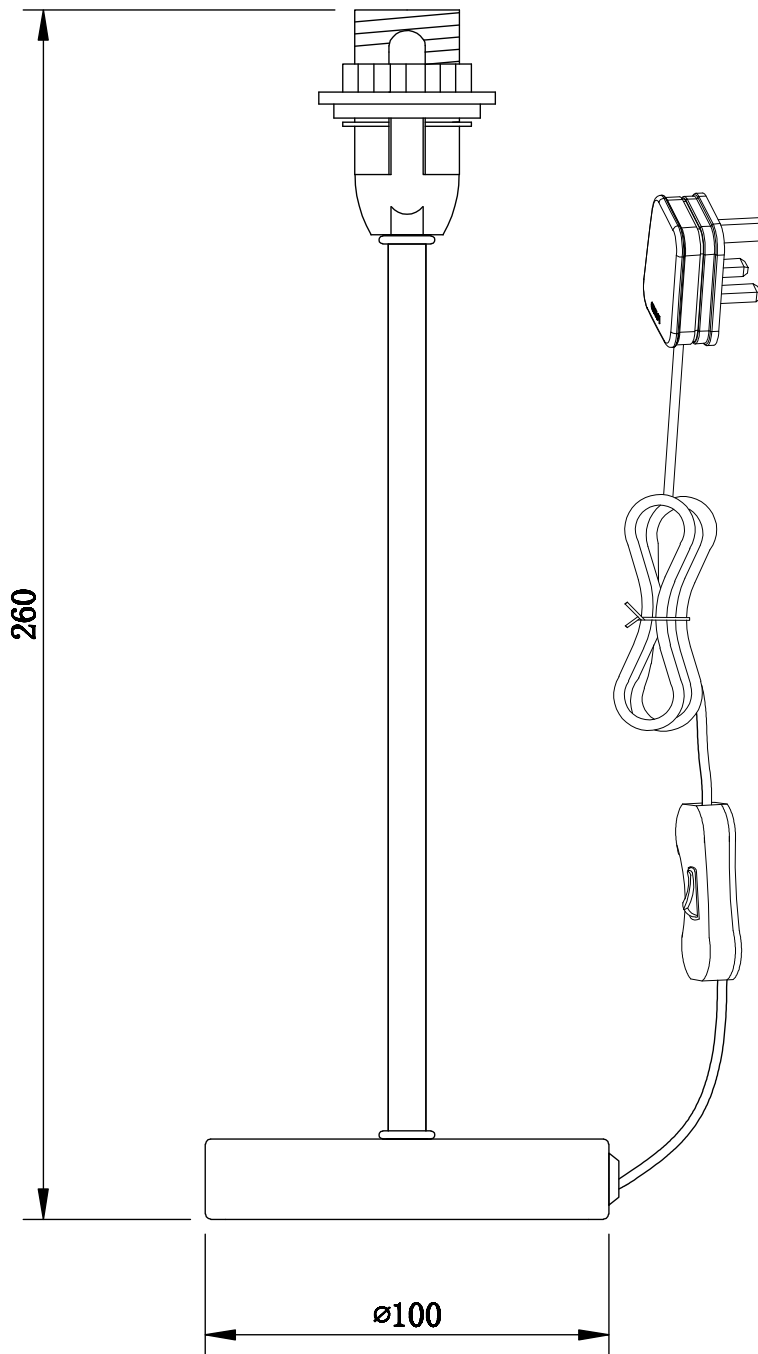

CERTIFICATION

CONTACT

www.firstchoicelighting.co.uk

info@firstchoicelighting.co.uk