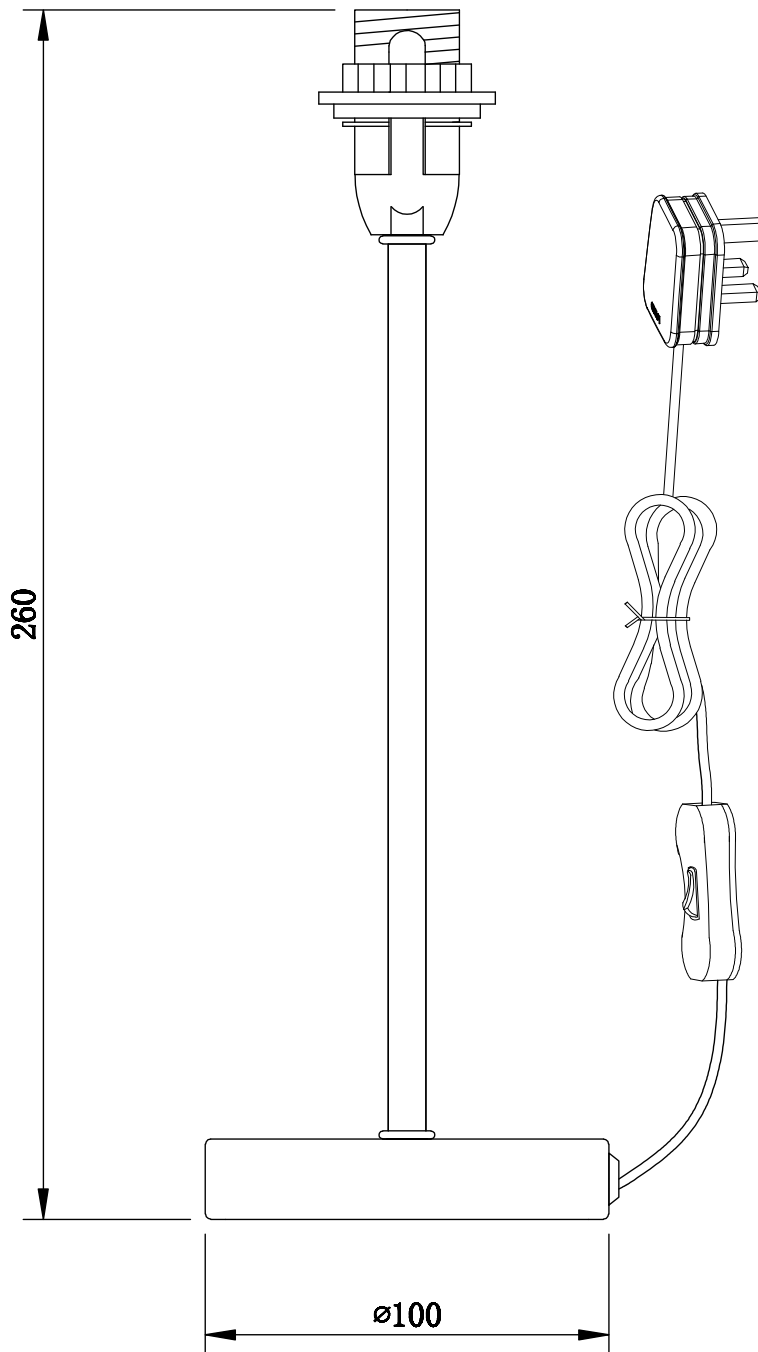

Set of 2 Chrome Stick Table Lamps with Ivory Off White Fabric Shades

LIGHT SOURCE DATA

- 2 x 10W Max LED E14 SES (required)
- Lamp direction - Indirect
- Lamp shape - Conical/Candelabra/Candle
- Non-dimmable
- Energy class: Not applicable

DIMENSION DATA

- Height 350mm
- Diameter 200mm
- Weight 0.60kg

SPECIFICATION

- Manufacturer warranty for 2 years from date of purchase
- Polished chrome plate with polished chrome plate detail and textured off white cotton
- IP20
- In-line On/Off Switch
- Class II - Double Insulated, No Earth
- 240V
- Assembly required? No
- UKCA Marking, Energy Efficient, Energy Saving

CERTIFICATION

CONTACT

www.firstchoicelighting.co.uk

info@firstchoicelighting.co.uk

FCL-13525_28243X2

Set of 2 Chrome Stick Table Lamps with Ivory Off White Fabric Shades

CERTIFICATION

CONTACT