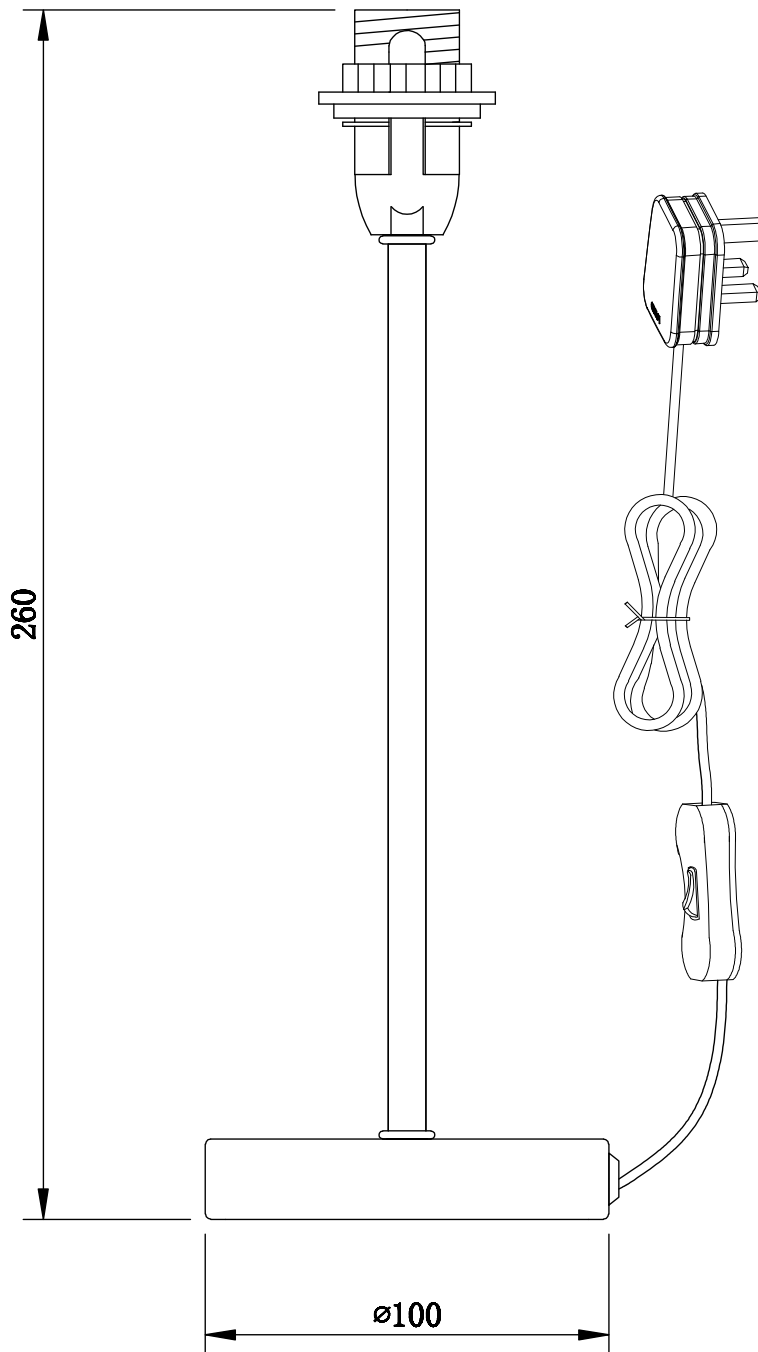

Chrome Stick Table Lamp with Navy Blue Fabric Shade

CERTIFICATION

CONTACT

www.firstchoicelighting.co.uk

info@firstchoicelighting.co.uk

ISSUE DATE 05/11/2025

PAGE 2