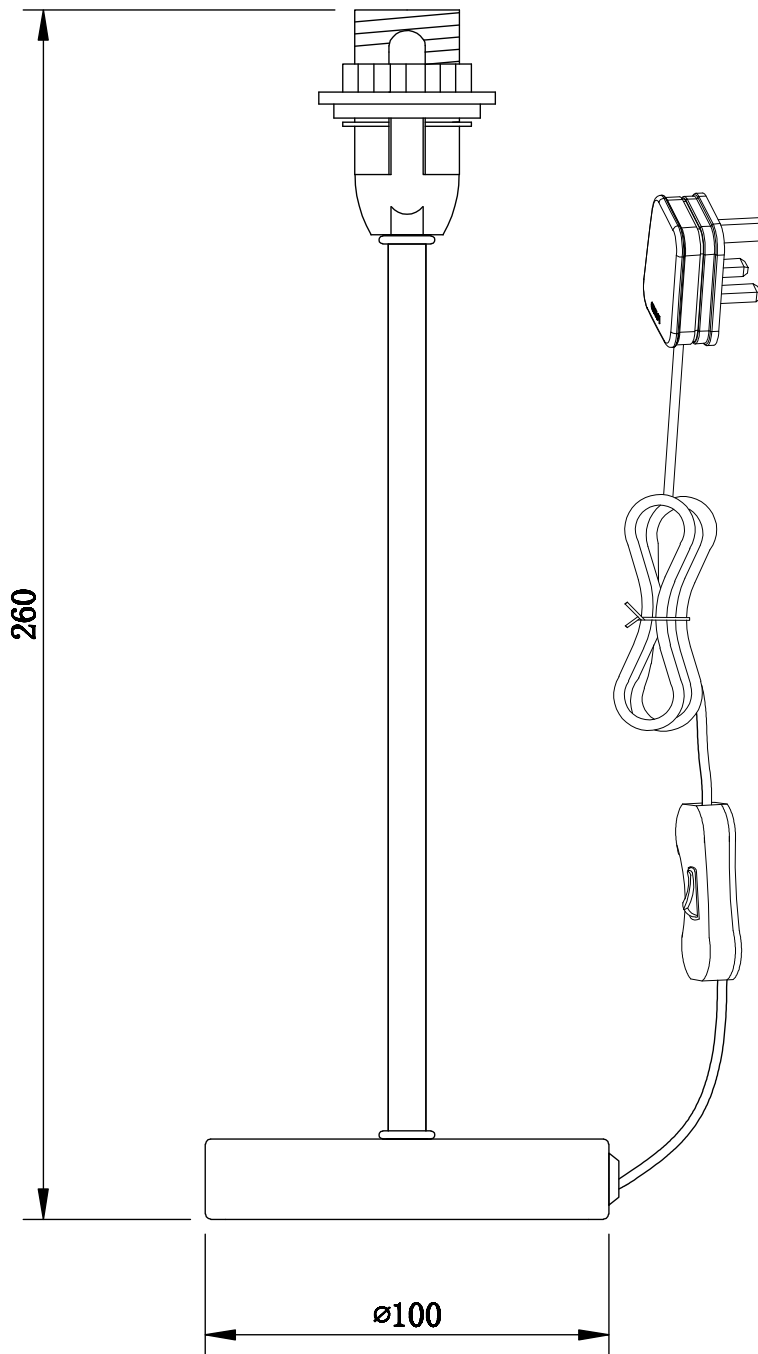

Set of 2 Chrome Stick Table Lamps with Navy Blue Fabric Shades

LIGHT SOURCE DATA

- 2 x 10W Max LED E14 SES (required)
- Lamp direction - Indirect
- Lamp shape - Conical/Candelabra/Candle
- Non-dimmable
- Energy class: Not applicable

DIMENSION DATA

- Height 350mm
- Diameter 200mm
- Weight 0.60kg

SPECIFICATION

- Manufacturer warranty for 2 years from date of purchase
- Polished chrome plate with polished chrome plate detail and textured navy blue cotton
- IP20
- In-line On/Off Switch
- Class II - Double Insulated, No Earth
- 240V
- Assembly required? No
- UKCA Marking, Energy Efficient, Energy Saving

CERTIFICATION

CONTACT

www.firstchoicelighting.co.uk

info@firstchoicelighting.co.uk

FCL-13525_28244X2

Set of 2 Chrome Stick Table Lamps with Navy Blue Fabric Shades

CERTIFICATION

CONTACT