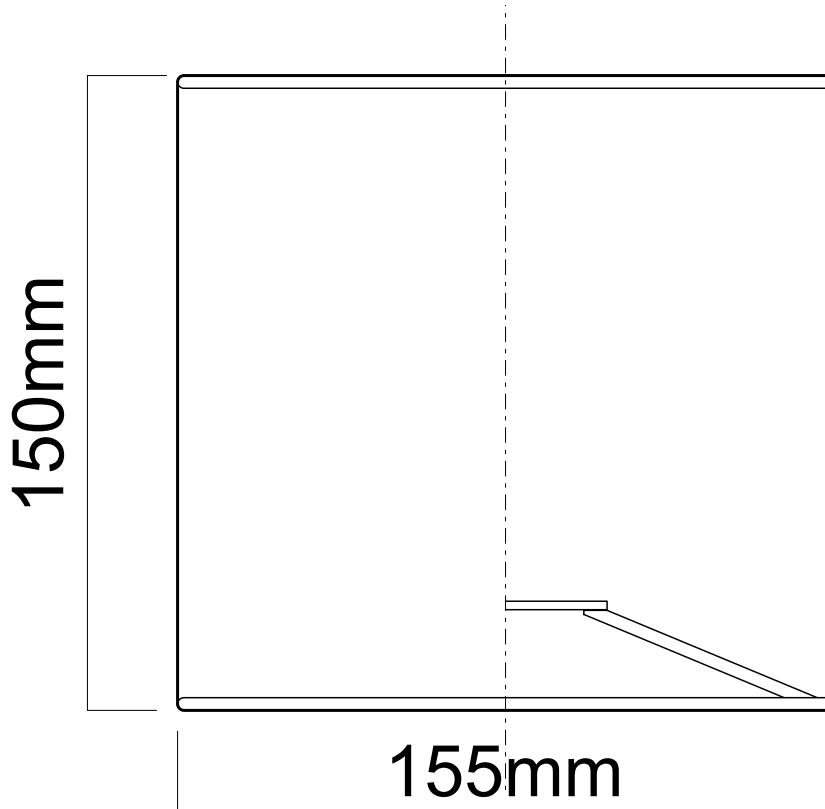

CERTIFICATION

CONTACT

www.firstchoicelighting.co.uk

info@firstchoicelighting.co.uk