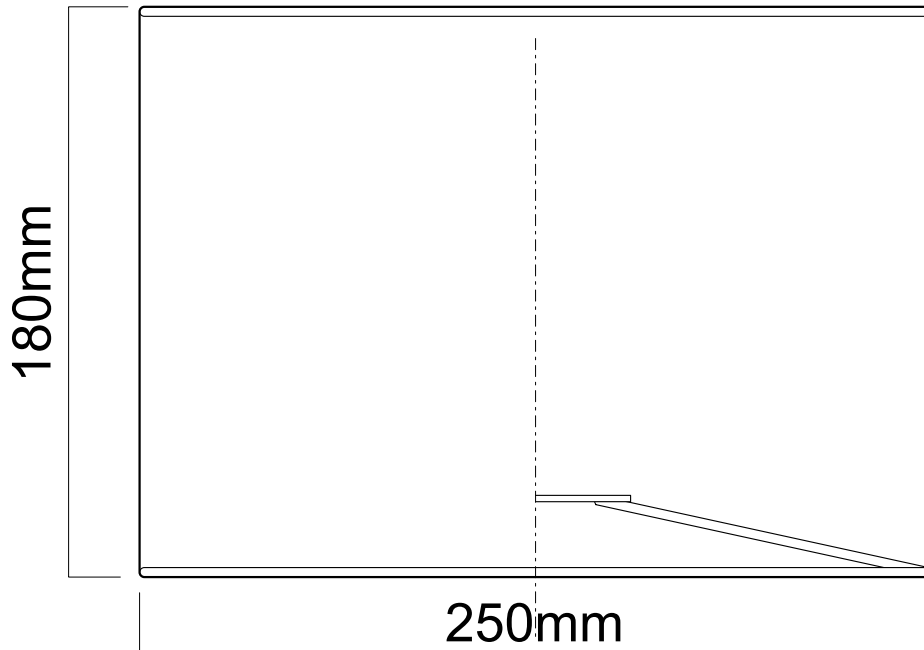

FCL-13532

Grey Textured Cotton 25cm Pendant Lightshade

CERTIFICATION

CONTACT

www.firstchoicelighting.co.uk

info@firstchoicelighting.co.uk

ISSUE DATE 01/09/2025

PAGE 2