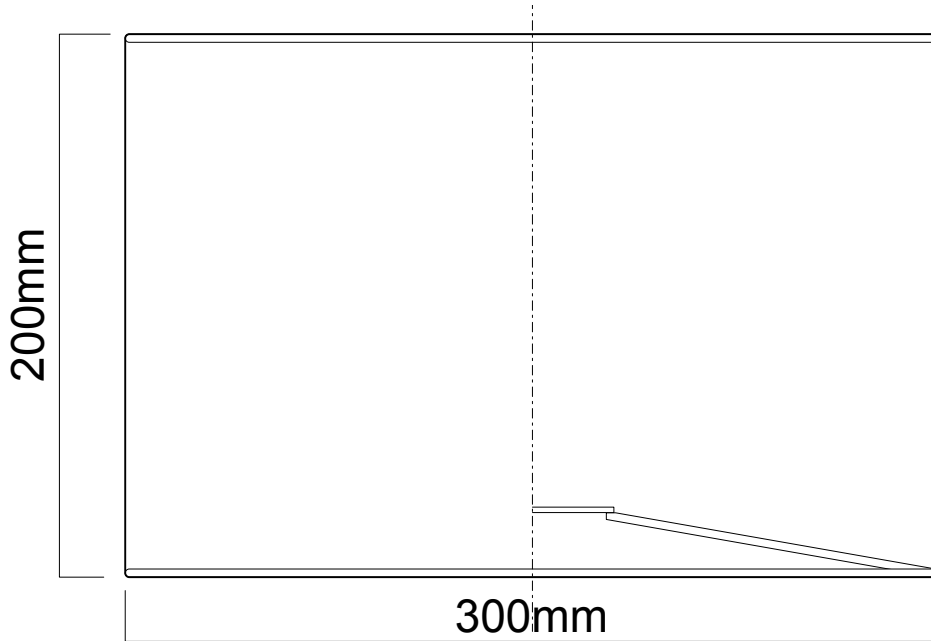

FCL-13533

Grey Textured Cotton 30cm Pendant Lightshade

CERTIFICATION

CONTACT

www.firstchoicelighting.co.uk

info@firstchoicelighting.co.uk