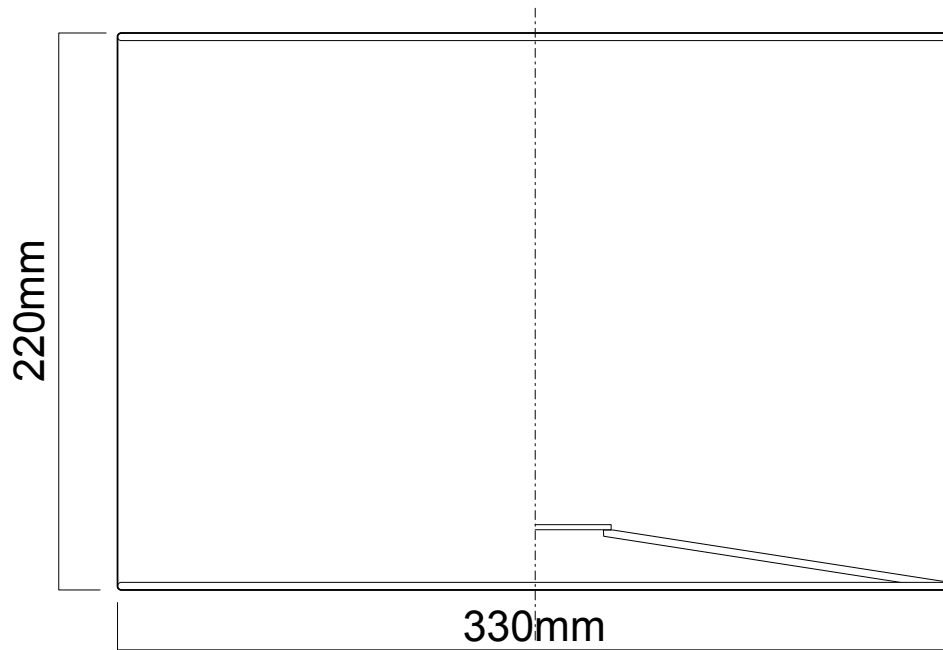

CERTIFICATION

CONTACT

www.firstchoicelighting.co.uk

info@firstchoicelighting.co.uk