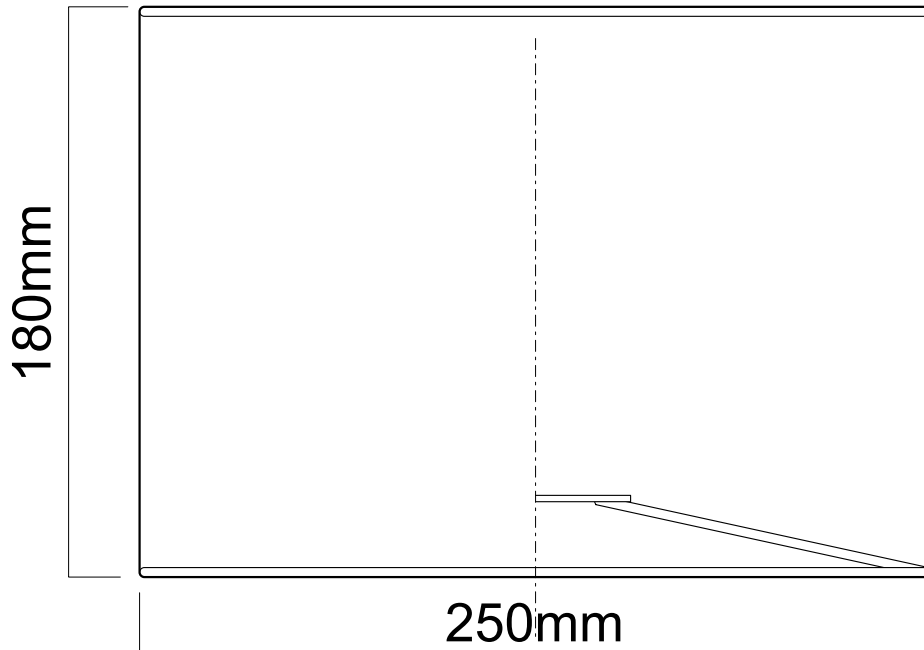

FCL-13540

Grey Laser Cut 25cm Pendant Lightshade

CERTIFICATION

CONTACT

www.firstchoicelighting.co.uk

info@firstchoicelighting.co.uk

ISSUE DATE 01/09/2025

PAGE 2