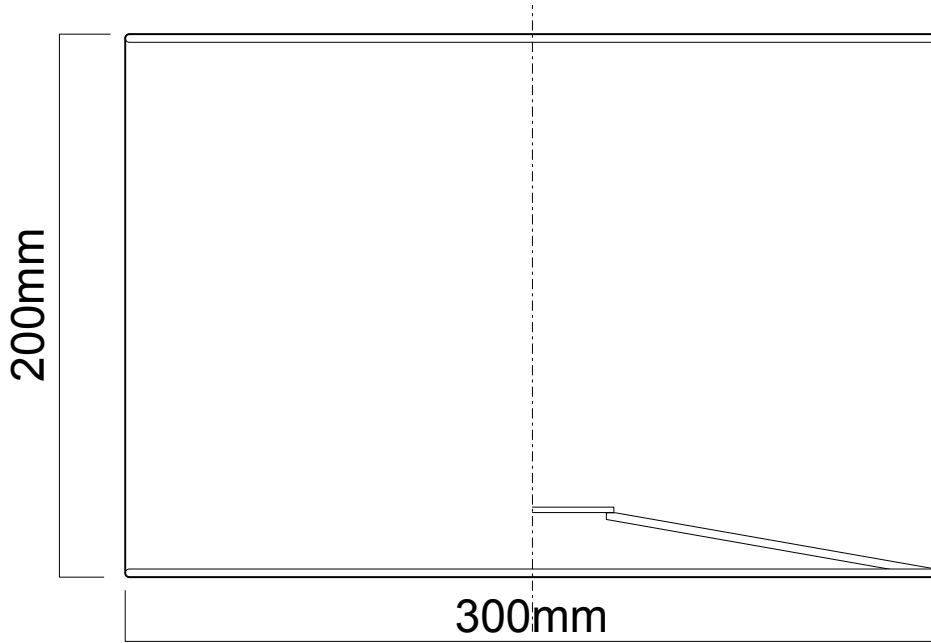

FCL-13541

Grey Laser Cut 30cm Pendant Lightshade

CERTIFICATION

CONTACT

www.firstchoicelighting.co.uk

info@firstchoicelighting.co.uk

ISSUE DATE 01/09/2025

PAGE 2