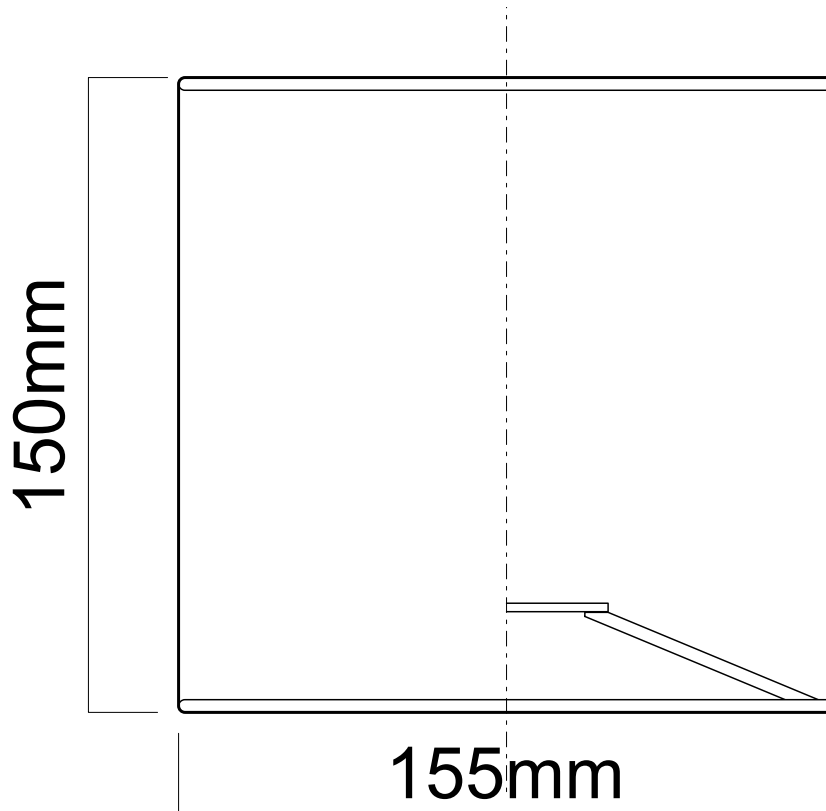

Set of 2 Silvery Grey Glitter 15cm Table Lamp Shades

CERTIFICATION

CONTACT

www.firstchoicelighting.co.uk

info@firstchoicelighting.co.uk