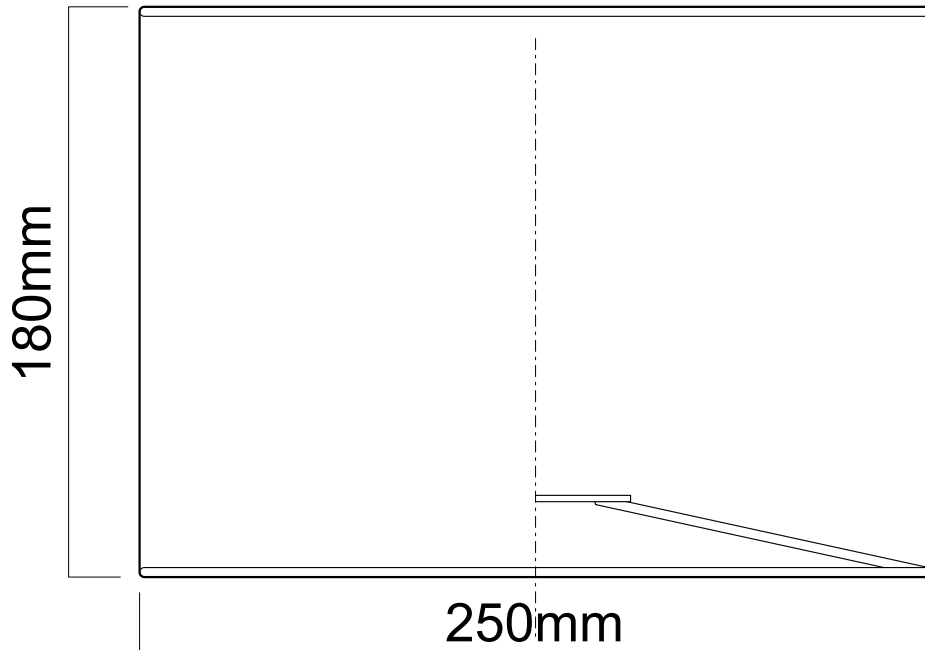

CERTIFICATION

CONTACT

www.firstchoicelighting.co.uk

info@firstchoicelighting.co.uk