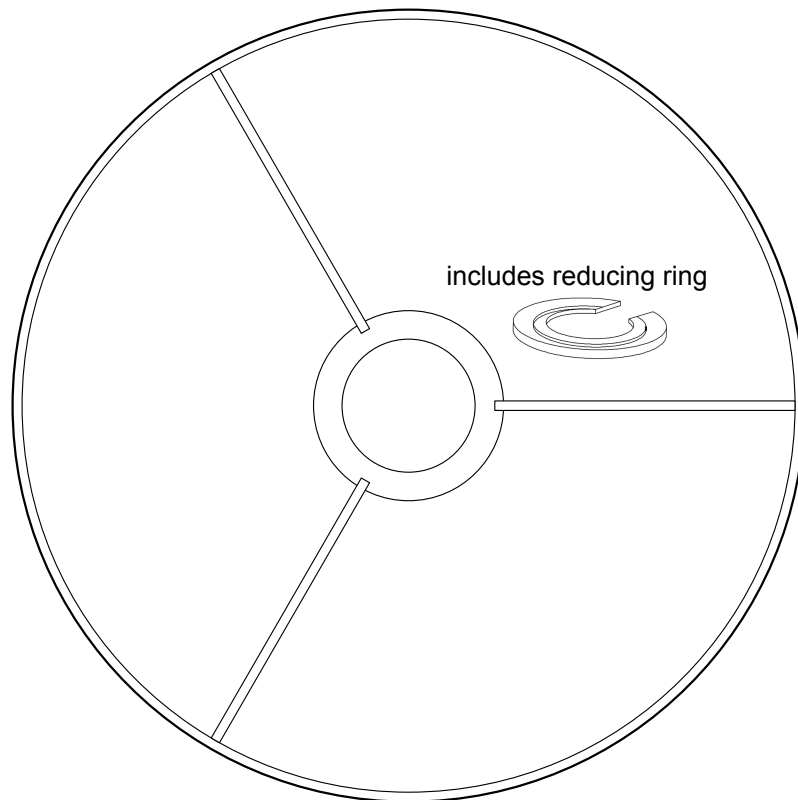

CERTIFICATION

CONTACT

www.firstchoicelighting.co.uk

info@firstchoicelighting.co.uk