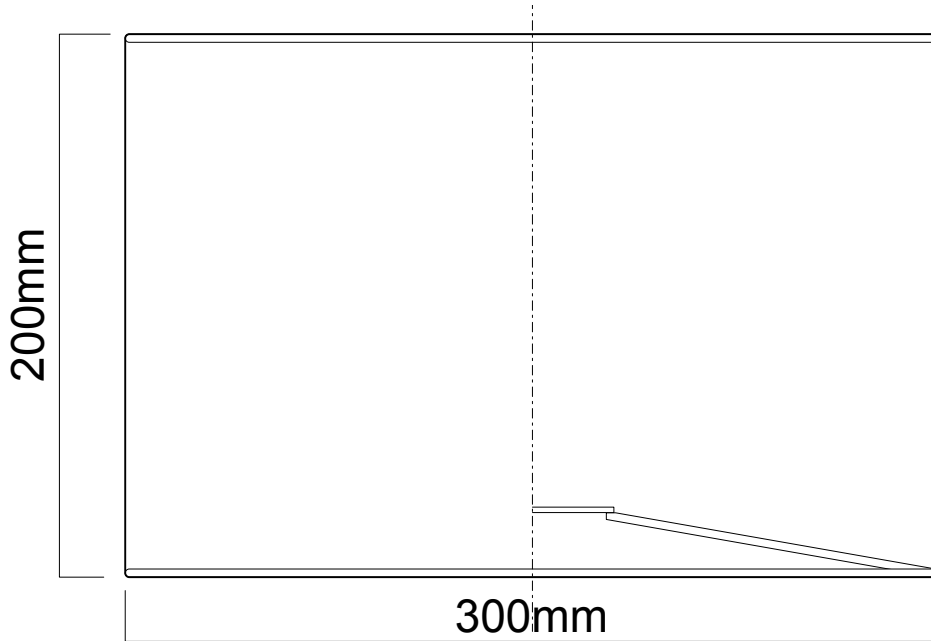

FCL-13545

Silvery Grey Glitter 30cm Pendant Lightshade

CERTIFICATION

CONTACT

www.firstchoicelighting.co.uk

info@firstchoicelighting.co.uk