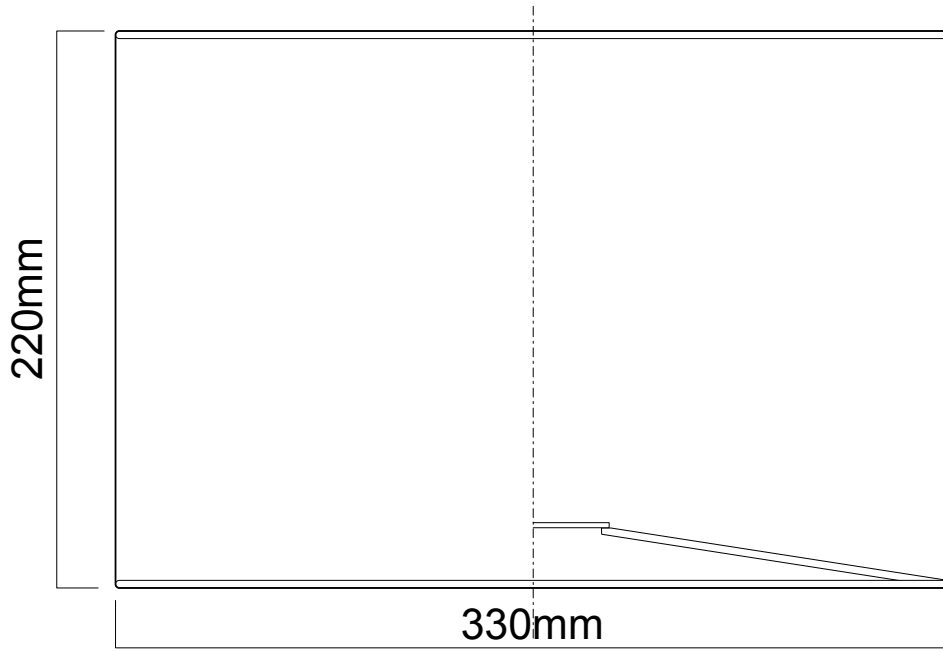

CERTIFICATION

CONTACT

www.firstchoicelighting.co.uk

info@firstchoicelighting.co.uk