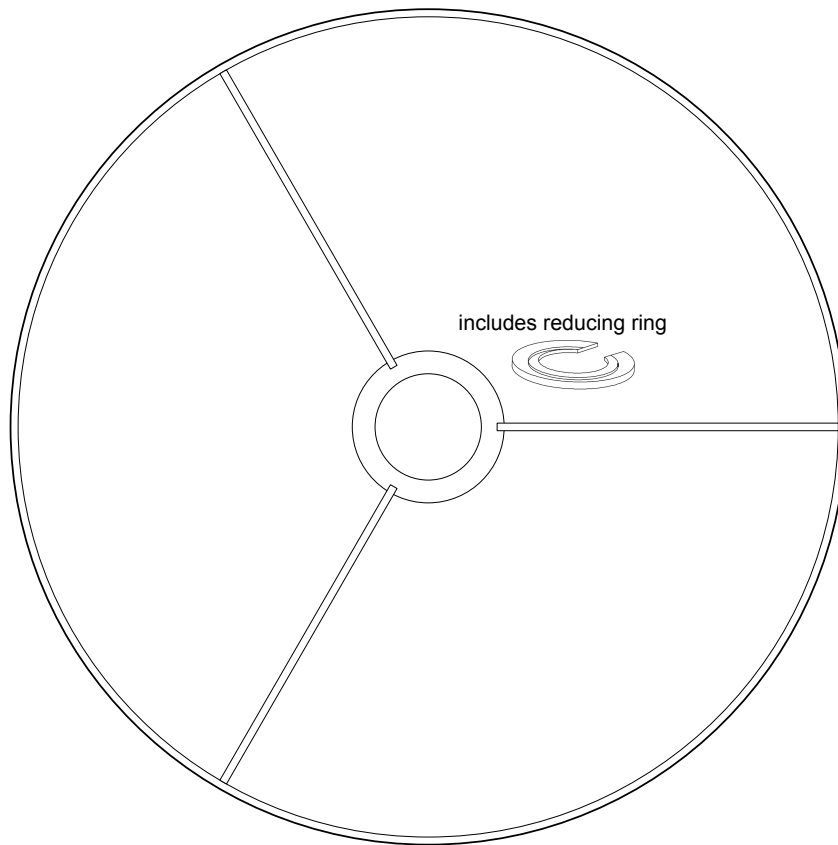

CERTIFICATION

CONTACT

www.firstchoicelighting.co.uk

info@firstchoicelighting.co.uk