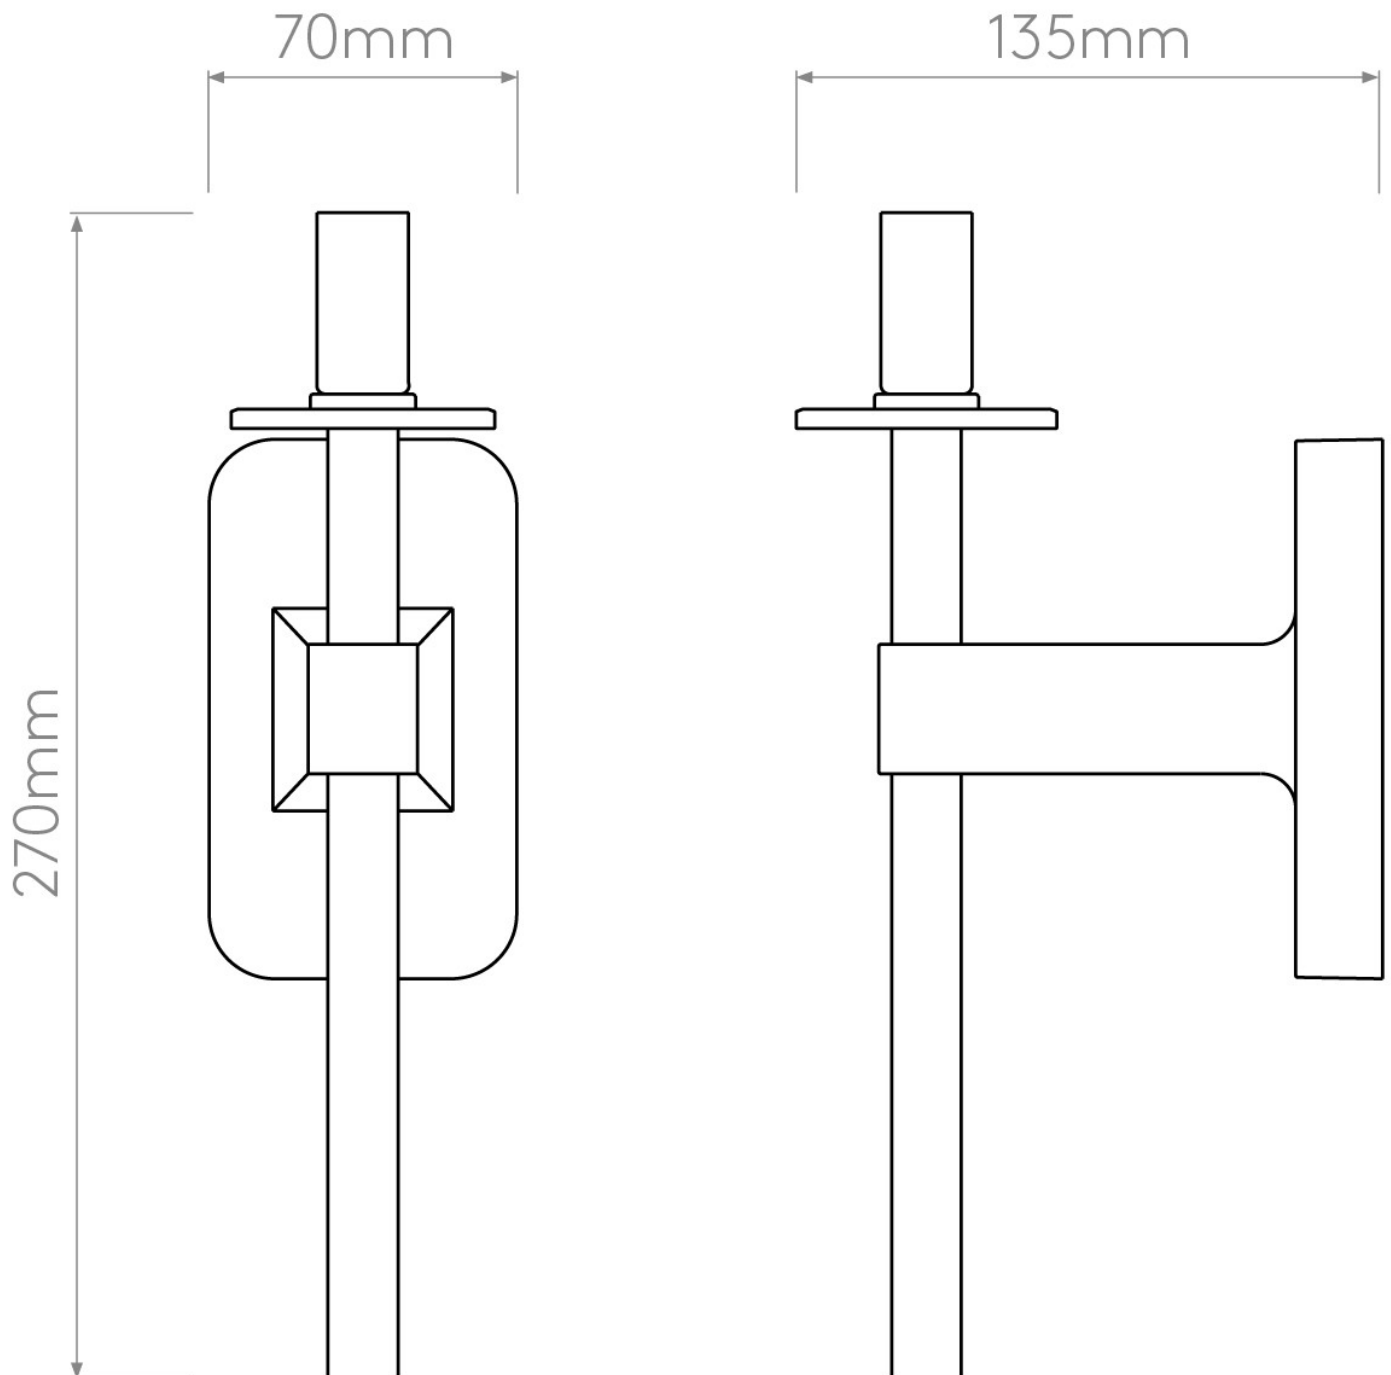

Astro Lighting - Tacoma Single 1429001 & 5036003 - IP44 Polished Chrome Wall Light with Clear Ribbed Glass Shade