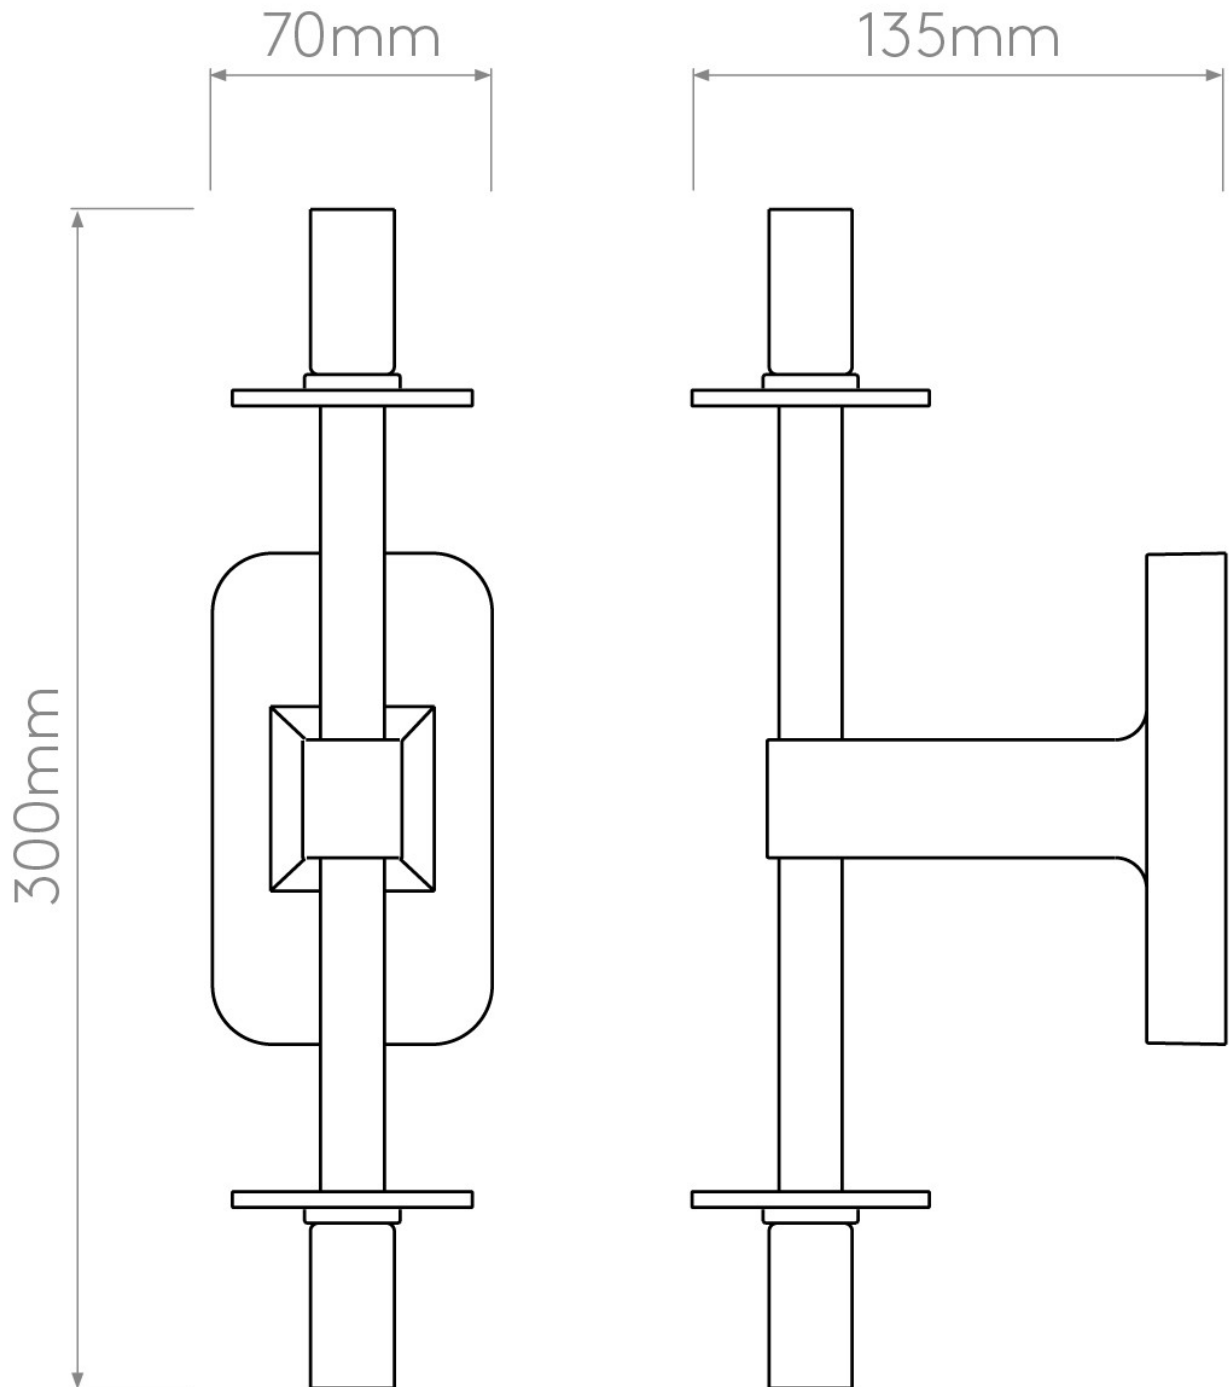

Astro Lighting - Tacoma Twin 1429002 & 5036003 - IP44 Polished Chrome Wall Light with Clear Ribbed Glass Shades

CONTACT