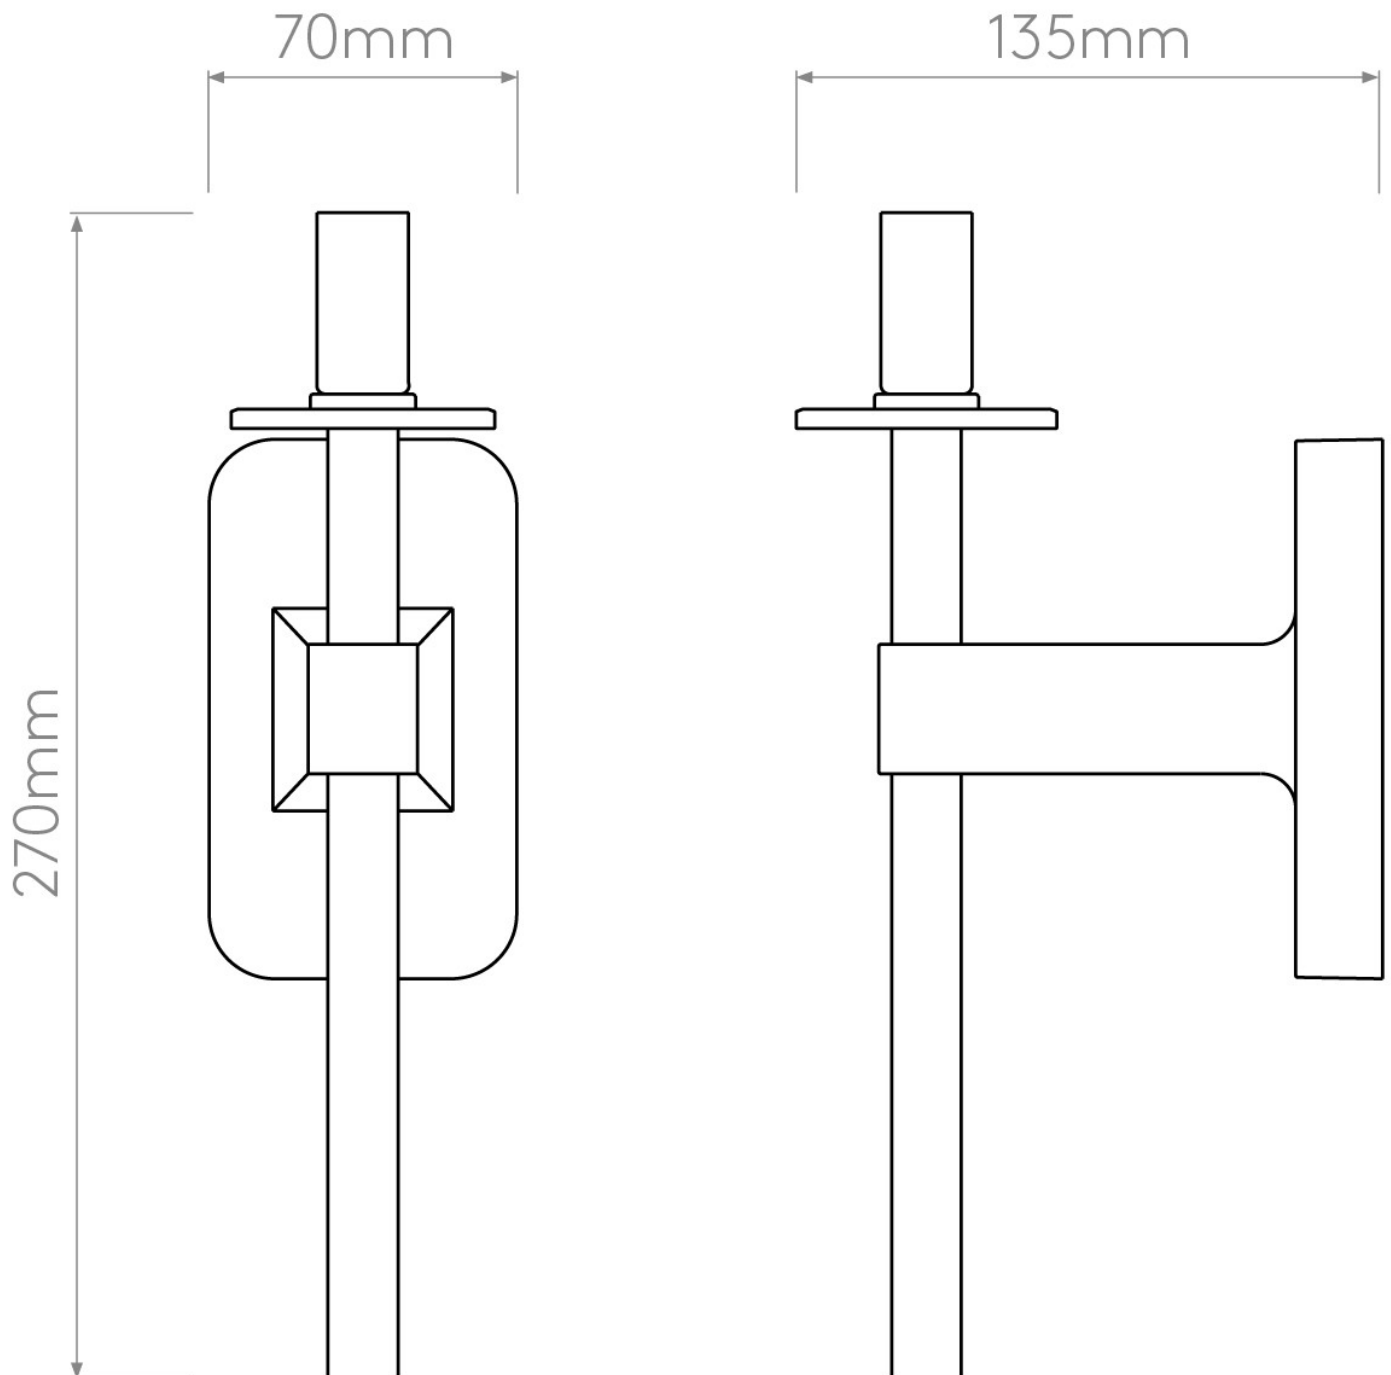

Astro Lighting - Tacoma Single 1429004 & 5036003 - IP44 Matt Black Wall Light with Clear Ribbed Glass Shade