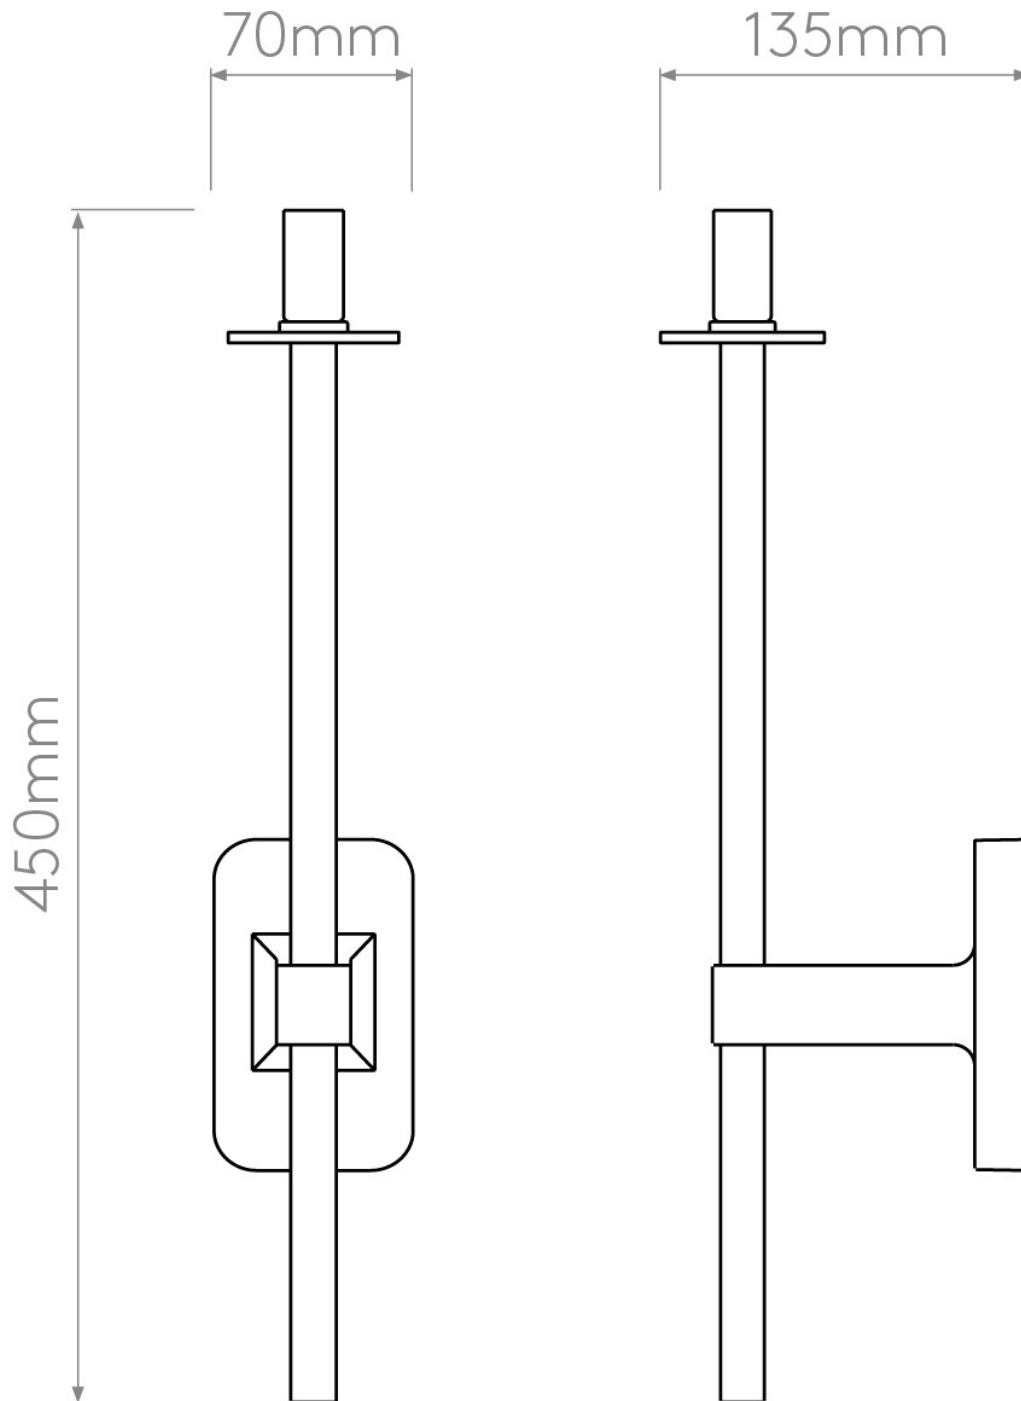

Astro Lighting - Tacoma Single Grande 1429006 & 5036003 - IP44 Matt Black Wall Light with Clear Ribbed Glass Shade

CONTACT