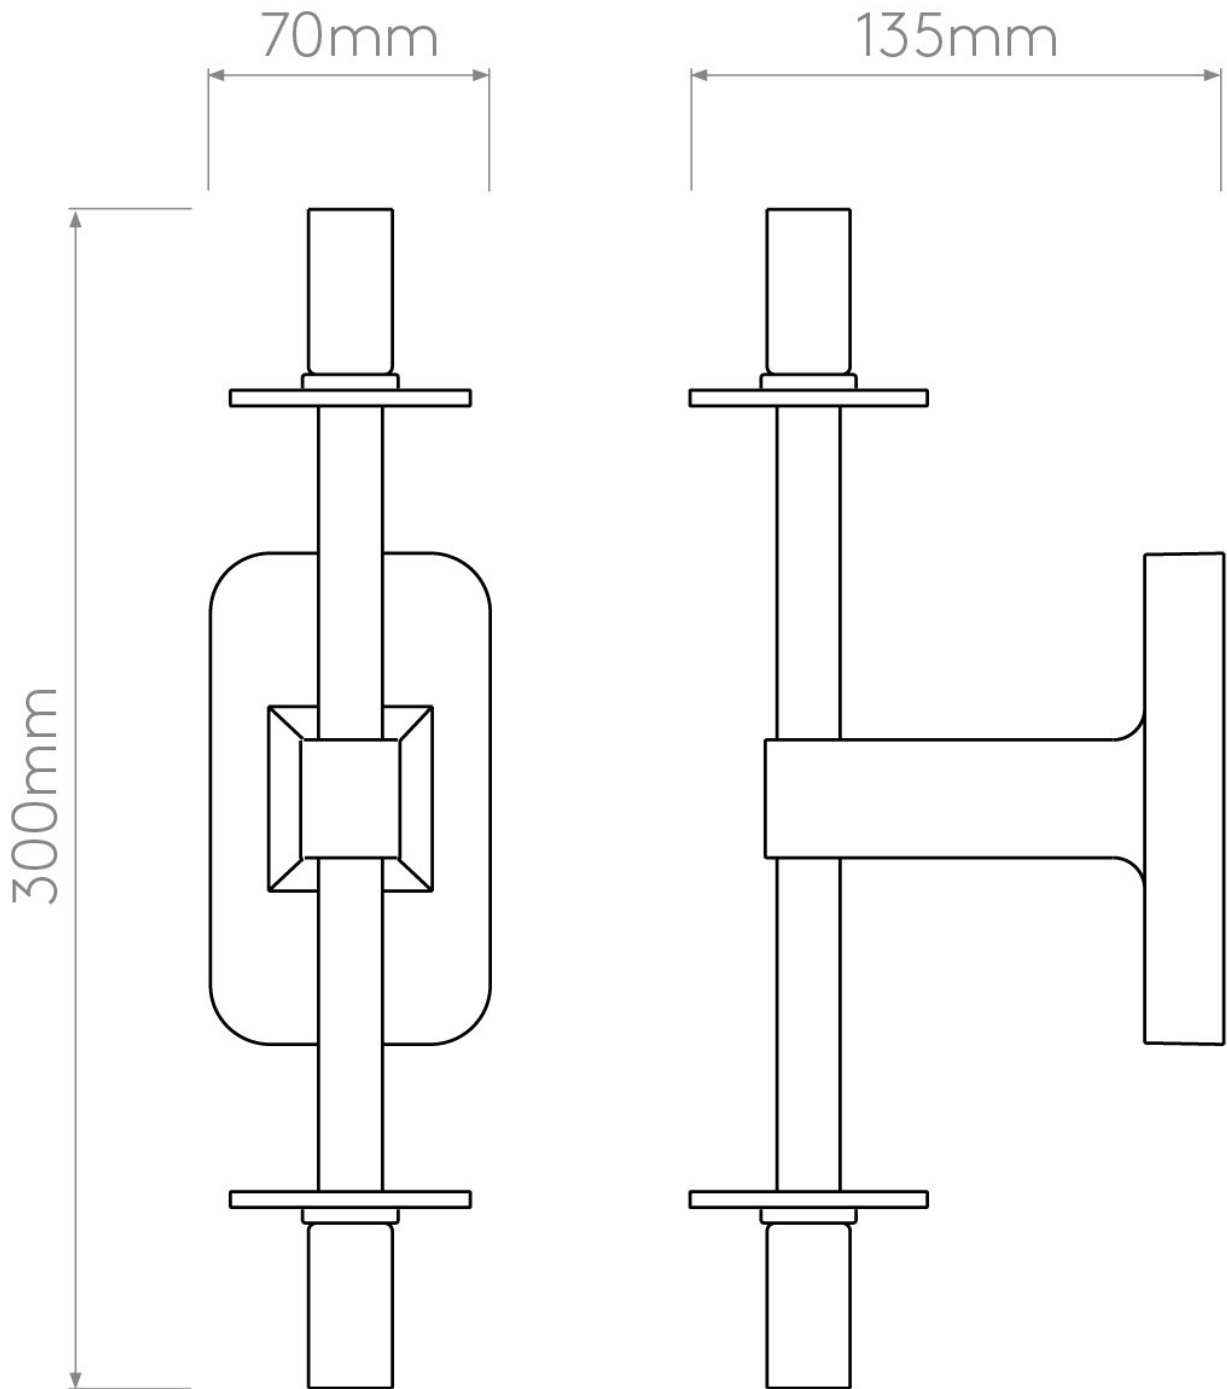

Astro Lighting - Tacoma Twin 1429008 & 5036003 - IP44 Antique Brass Wall Light with Clear Ribbed Glass Shades

CONTACT