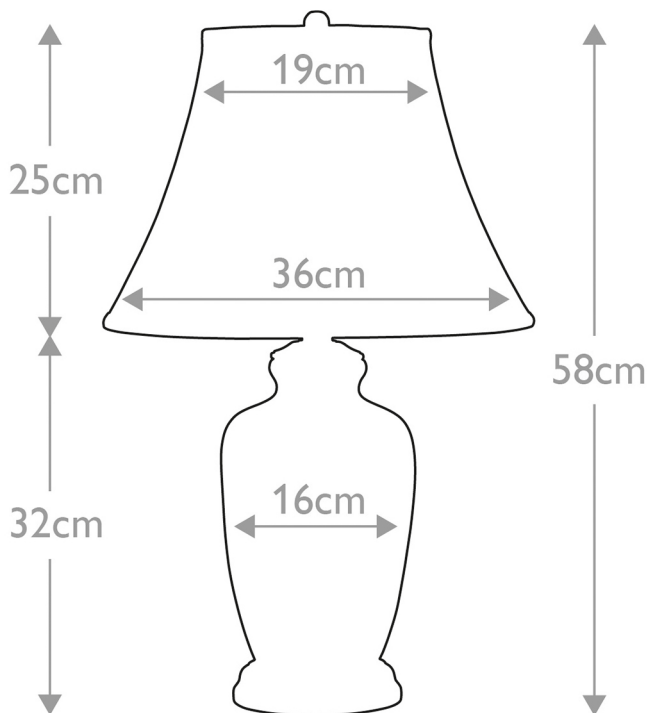

SPECIFICATION

- Ingress protection: IP20
- Class: Class I - Single Insulated, Earthed
- Voltage: 240V