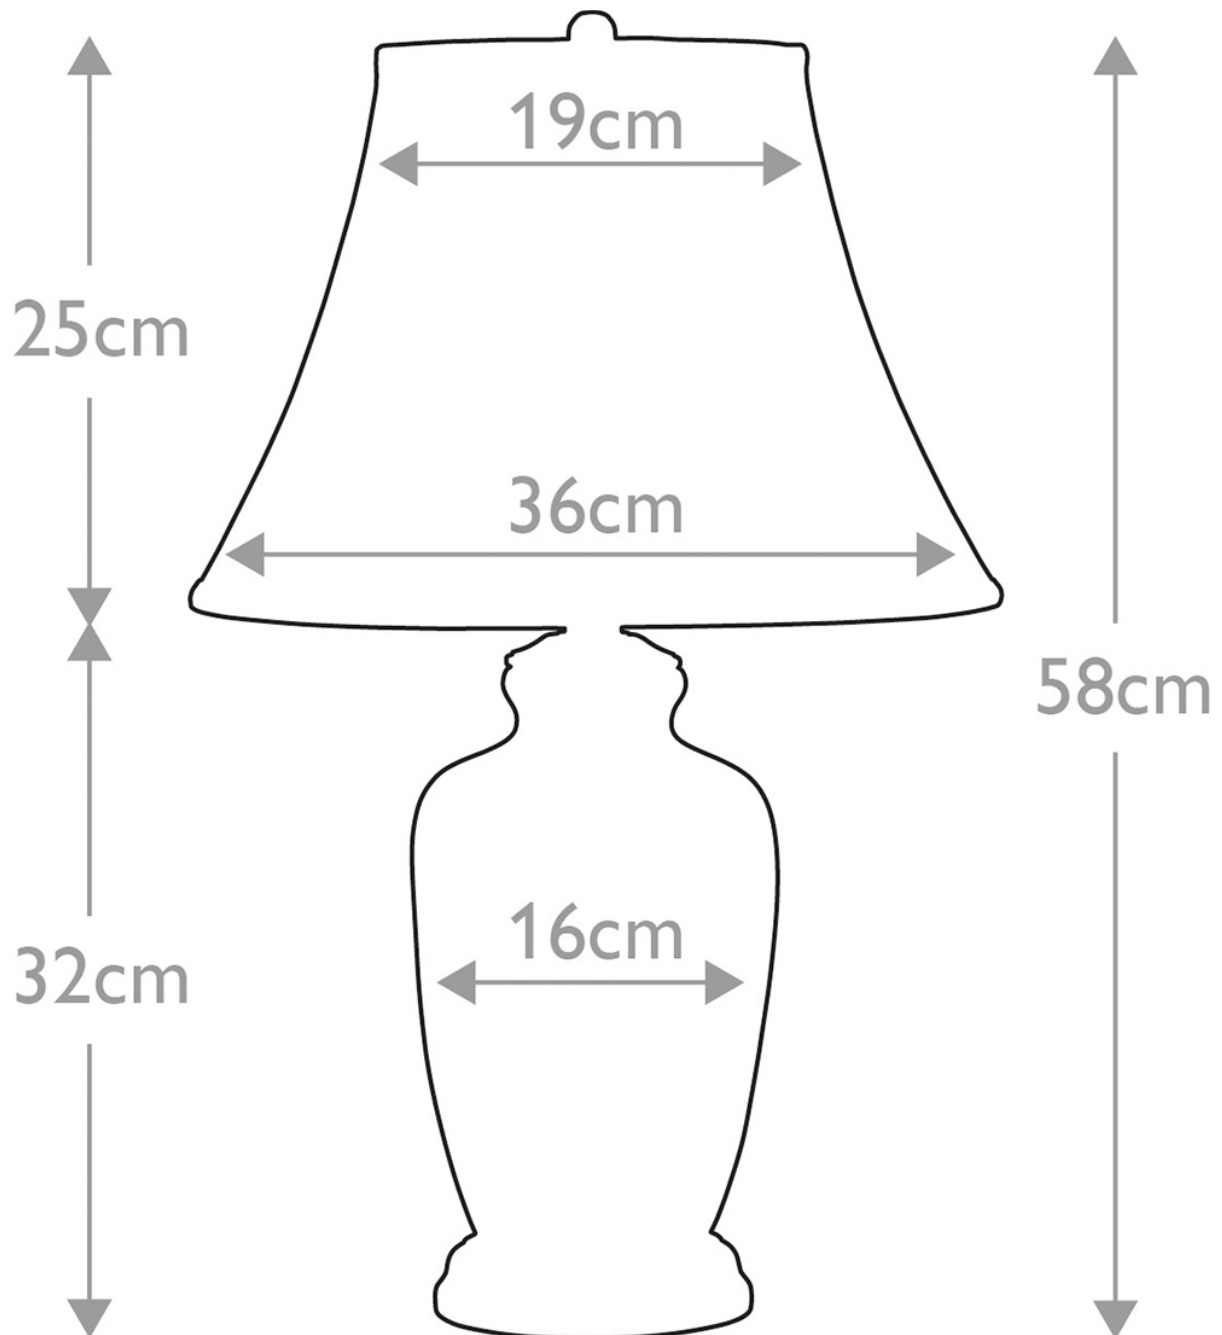

Elstead Lighting - Thistle - GOLD-THISTLE-TL - Gold Wine Ceramic Table Lamp With Shade

CONTACT