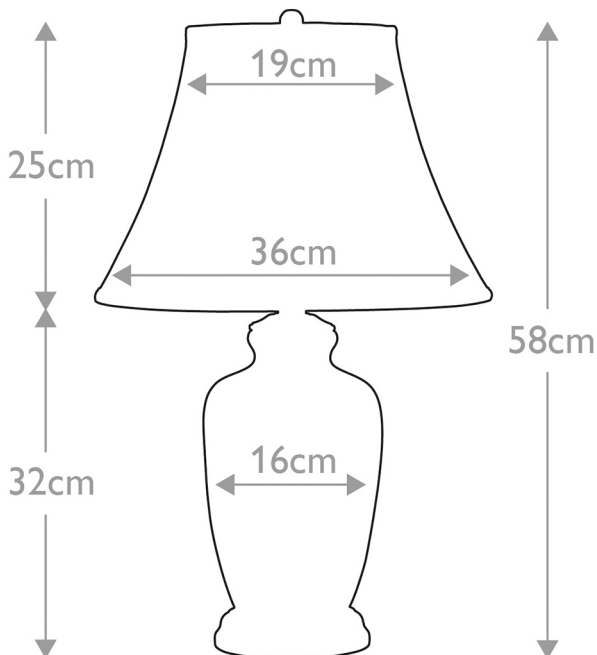

SPECIFICATION

- Ingress protection: IP20
- Class: Class I - Single Insulated, Earthed
- Voltage: 240V