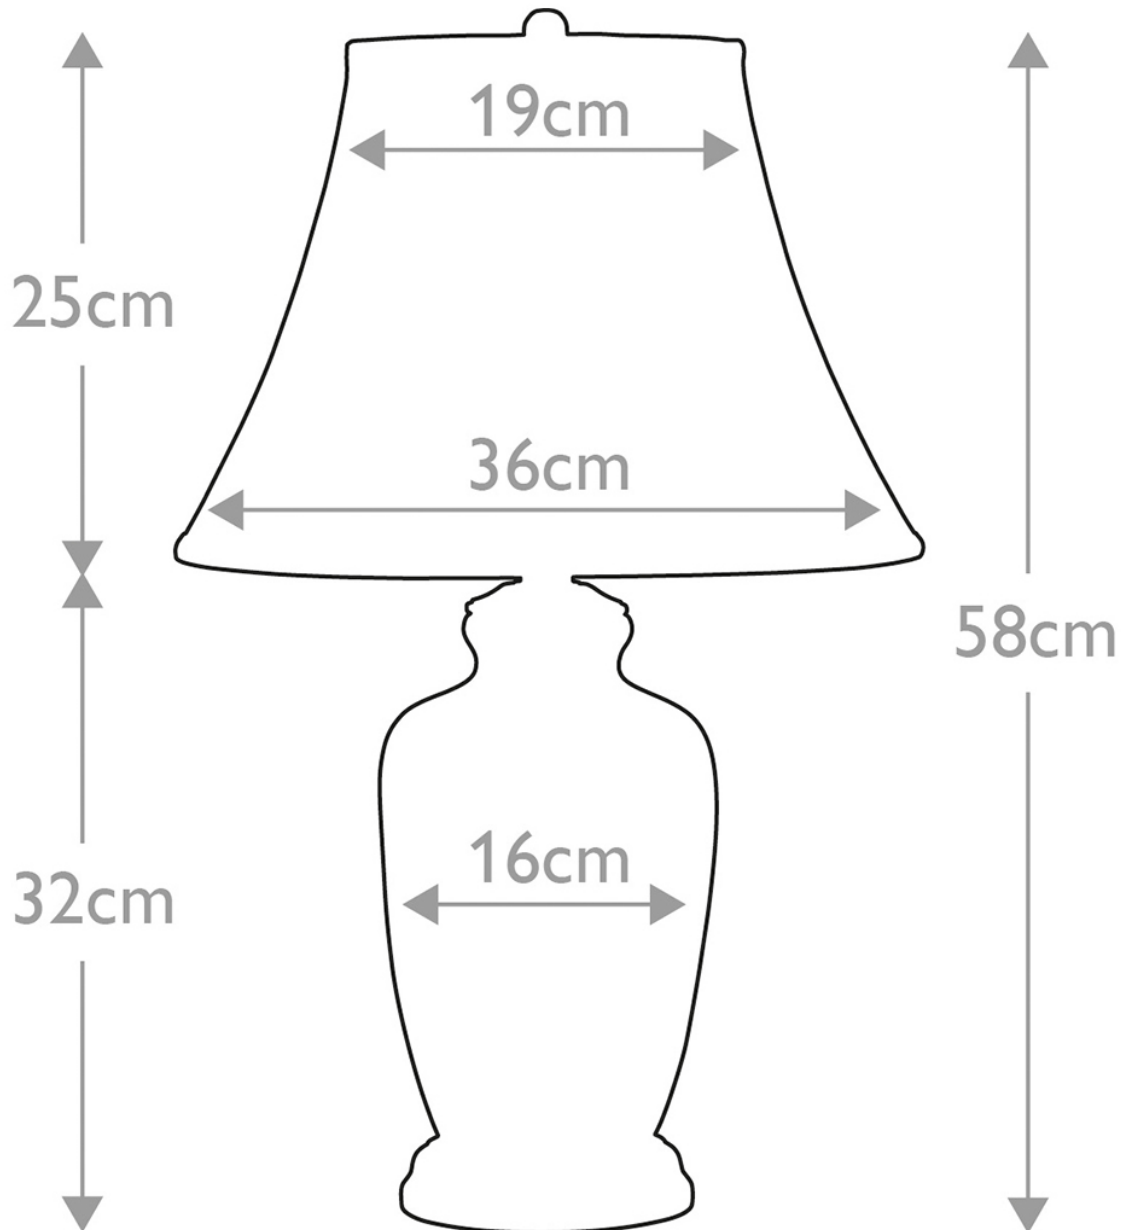

Elstead Lighting - Thistle - SILVERTHISTLE-TL - White Silver Ceramic Table Lamp With Shade

CONTACT