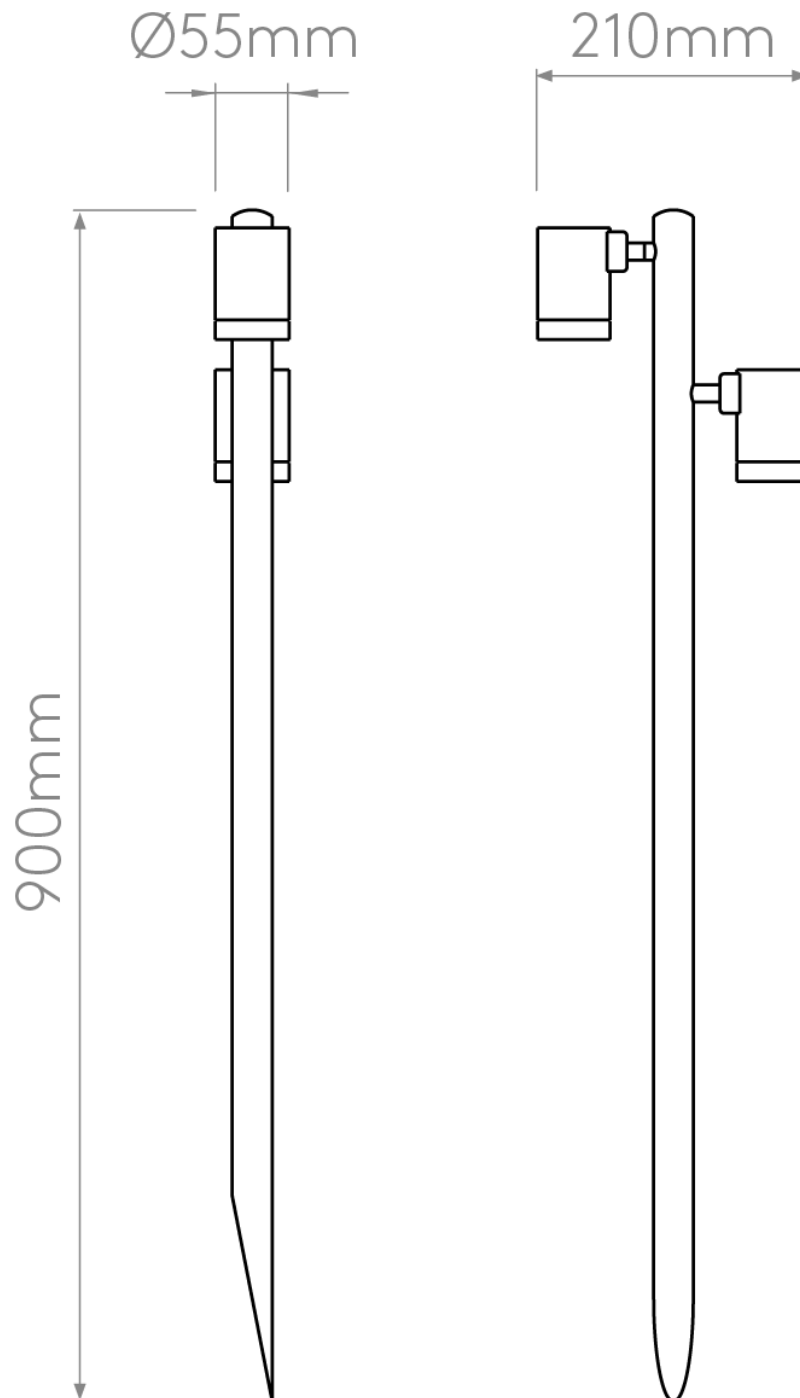

Astro Lighting - Bayville Spike Spot 900 Twin 1401024 - IP66 Textured Black Spotlight

CONTACT