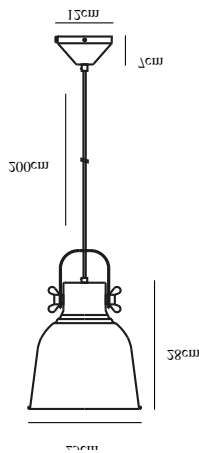

# ADRIAN 25 | PENDANT | ANTHRACITE

48793003

nordlux®

Voltage (V): 220-240 Volt  
IP degree: IP20  
Maximum bulb wattage (W): 40W  
Class (Class 1, Class 2, Class 3):  
Class 2 (Double isolated)  
Bulb base: E27  
Dimmerable: Yes with compatible  
bulb  
Parallel connection: True

Primary material: Metal  
Secondary material: Plastic  
Color of the cable: Black/White  
Length of the cable (cm): 200  
Surface material of the cable:  
Textile  
Is the cable replaceable: False

Color: Anthracite  
Height (cm): 36  
Width (cm): 25  
Shade Diameter (cm): 25  
Shade Height (cm): 28  
Length (cm): 25  
Tilt Angle (°): 180

EAN: 5701581461987  
TUN: 2042360  
Item Number: 48793003

Pcs Per Master Carton: 3  
Sales Box Height (cm): 23.5  
Sales Box Width (cm): 25.8  
Sales Box Depth (cm): 25.8  
Sales Box Volume m<sup>3</sup>: 0.02  
Product net weight (kg): 1.18

Actual Watt (W): 40

• Industrial style • Tilting and turning shade

With its raw and industrial design, the Adrian series creates a contrast to the bright and feminine Nordic interior style. The interaction between the rough surface and the integrated screws reinforces the industrial expression. In contrast to the rough design, the screen creates cosy lighting with downward light and simultaneously spreads the light out into the room through the screws on the side, contributing to a whole new lighting experience.