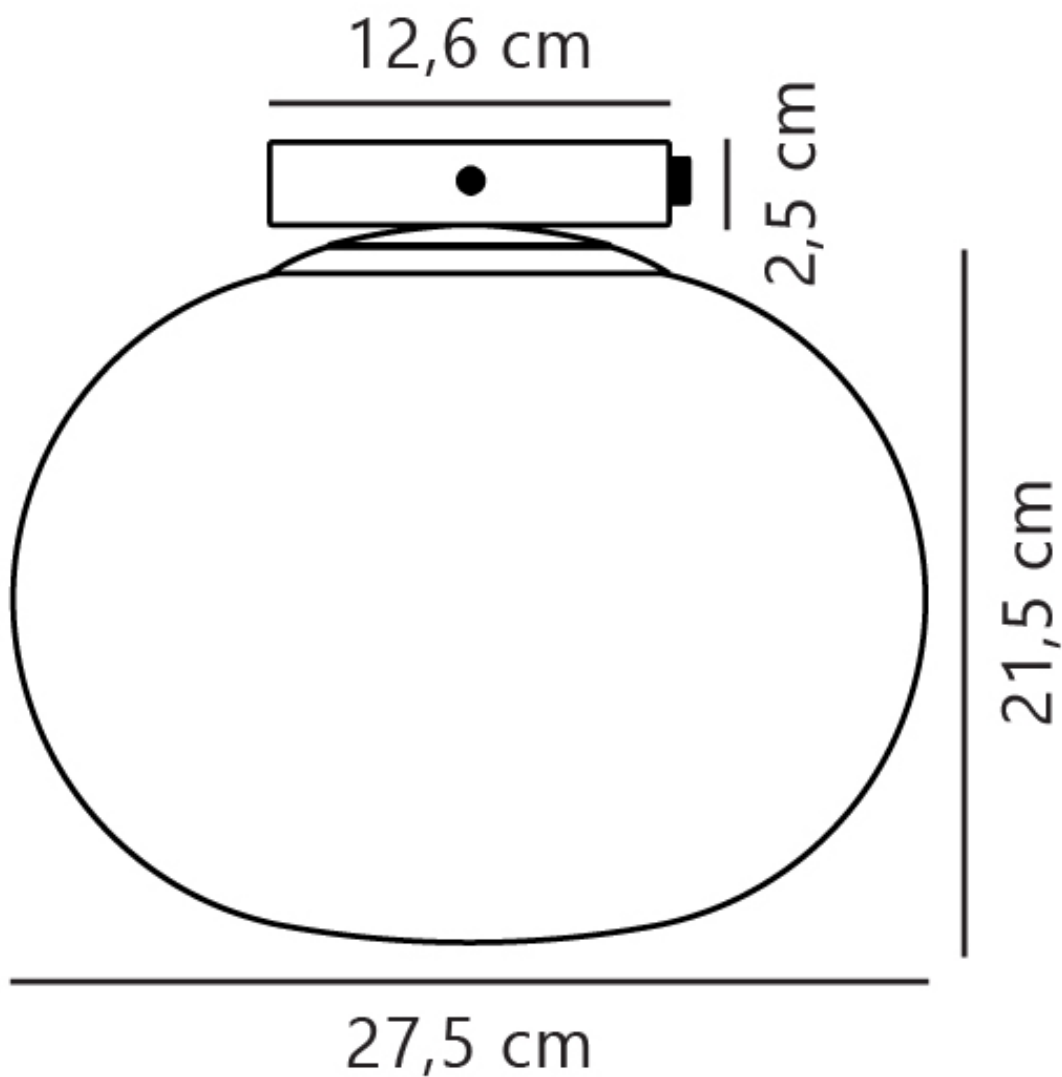

Nordlux - Alton - 2010506001 - Brushed Brass Opal Glass Flush Ceiling Light

CONTACT