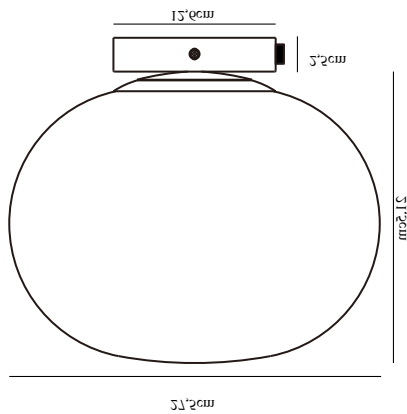

# ALTON 27,5 | CEILING LIGHT | BLACK

2010506047

nordlux®

Voltage (V): 230 Volt  
IP degree: IP20  
Maximum bulb wattage (W): 25W  
Class (Class 1, Class 2, Class 3):  
Class 2 (Double isolated)  
Bulb base: E27

Primary material: Glass  
Secondary material: Metal  
Color of the Glass: Smoked  
Color of the cable: Black  
Surface material of the cable:  
Textile  
Is the cable replaceable: False  
Color: Black

Height (cm): 24  
Shade Diameter (cm): 27.5  
Shade Height (cm): 21.5  
EAN: 5704924001079  
TUN: 2100556  
Item Number: 2010506047  
Pcs Per Master Carton: 3

Sales Box Height (cm): 29  
Sales Box Width(cm): 29  
Sales Box Depth (cm): 29  
Sales Box Volume m<sup>3</sup> : 0.0244  
Product net weight (kg): 2.11