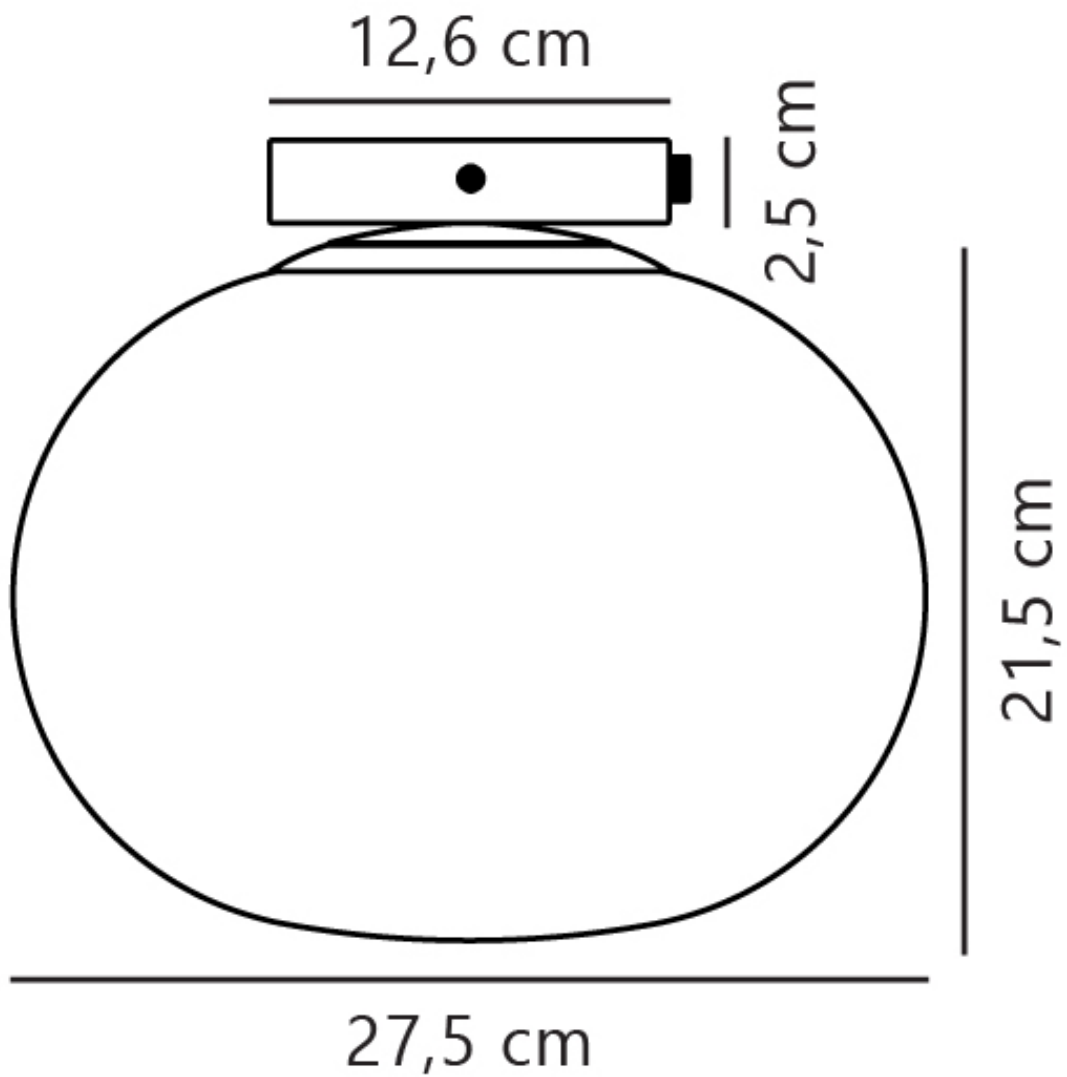

Nordlux - Alton - 2010506047 - Black Smoked Glass Flush Ceiling Light

CONTACT