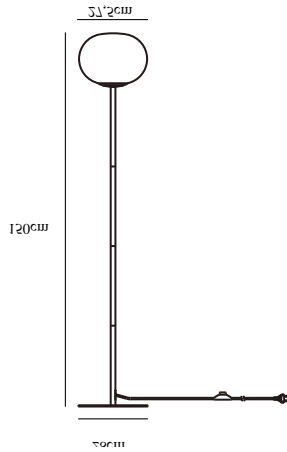

ALTON 27,5 | FLOOR LAMP | BRASS

2010514001

nordlux®

Voltage (V): 230 Volt
IP degree: IP20
Maximum bulb wattage (W): 25W
Class (Class 1, Class 2, Class 3):
Class 2 (Double isolated)
Bulb base: E27
Switch placement: On the cable

Height (cm): 150
Shade Diameter (cm): 27.5
EAN: 5704924001086
TUN: 2100558
Item Number: 2010514001
Pcs Per Master Carton: 2

Sales Box Height (cm): 34.5
Sales Box Width(cm): 30
Sales Box Depth (cm): 30
Sales Box Volume m³ : 0.031
Product net weight (kg): 4.707

Primary material: Metal
Secondary material: Glass
Color of the Glass: Opal white
Color of the cable: White
Length of the cable (cm): 150
Surface material of the cable:
Textile
Is the cable replaceable: False
Color: Brass