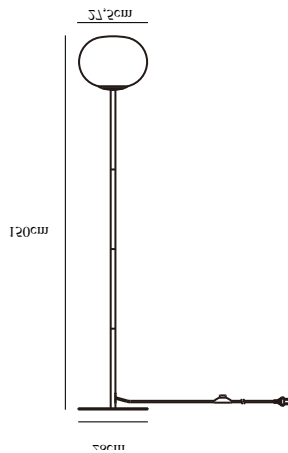

ALTON 27,5 | FLOOR LAMP | BLACK

2010514047

nordlux®

Voltage (V): 230 Volt
IP degree: IP20
Maximum bulb wattage (W): 25W
Class (Class 1, Class 2, Class 3):
Class 2 (Double isolated)
Bulb base: E27
Switch placement: On the cable

Height (cm): 150
Shade Diameter (cm): 27.5
EAN: 5704924001093
TUN: 2100560
Item Number: 2010514047
Pcs Per Master Carton: 2

Sales Box Height (cm): 34.5
Sales Box Width (cm): 30
Sales Box Depth (cm): 30
Sales Box Volume m³: 0.031
Product net weight (kg): 4.607

Primary material: Metal
Secondary material: Glass
Color of the Glass: Smoked
Color of the cable: Black
Length of the cable (cm): 150
Surface material of the cable:
Textile
Is the cable replaceable: False
Color: Black