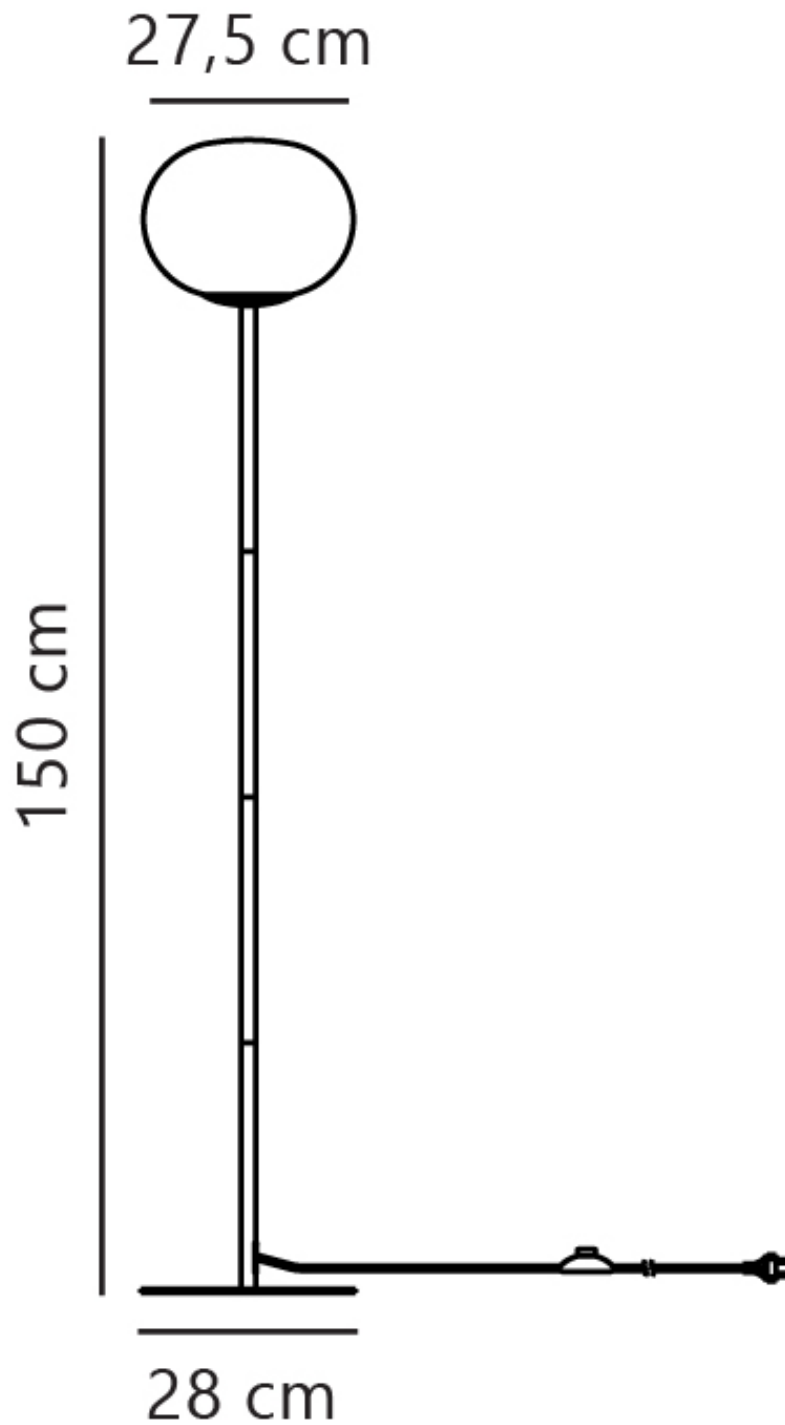

Nordlux - Alton - 2010514047 - Black Smoked Glass Floor Lamp

CONTACT