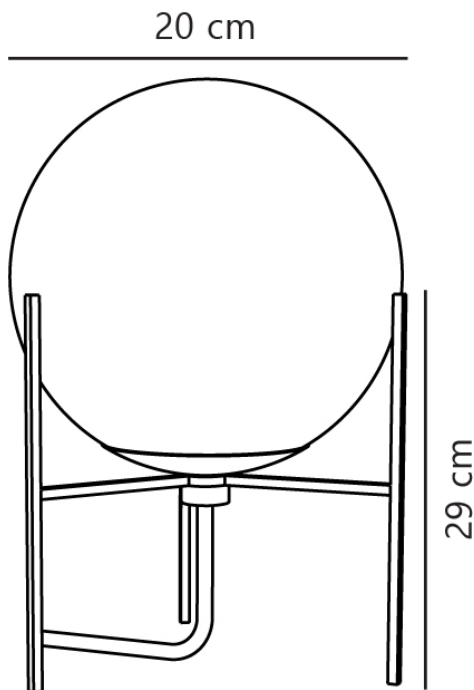

Nordlux - Alton - 47645001 - Brushed Brass Opal Glass Table Lamp

REFERENCE

- SKU: FCL-13844
- Supplier SKU: 47645001
- Barcode: 5701581416987

DESCRIPTION

Use warm, golden tones to contrast the Nordic minimalism. The Alton series creates a beautiful union between the simple opal white glass and the fine brushed brass details. The warm metals are still hot in decor, and the combined brass and glass give the series a graceful appearance and complement each other in the finest of manners.

CATEGORY

- Brand: Nordlux
- Family: Alton
- Category: Indoor Lighting / Table / Complete

APPEARANCE

- Base: Brushed Brass Plate
- Shade: Opal Glass

DIMENSION

- Height: 290mm
- Diameter: 200mm
- Weight: .95kg

LIGHT SOURCE

- Lamp included: No
- Lamp detail: 15W Max E14 SES (required)
- Non-dimmable
- Energy class: Not applicable
- Switch: In-line On/Off Switch

SPECIFICATION

- Ingress protection: IP20
- Class: Class II - Double Insulated, No Earth
- Voltage: 240V

CONTACT