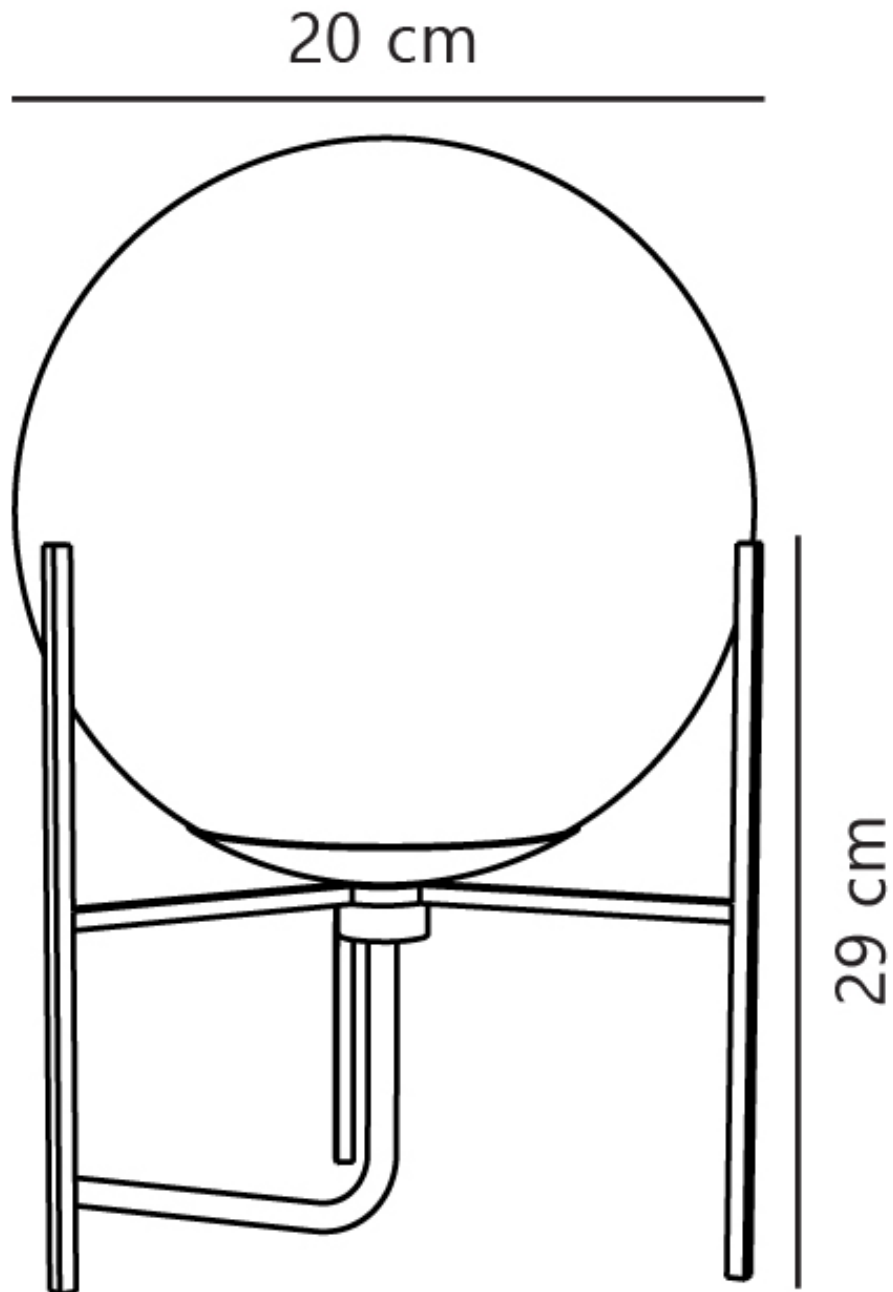

Nordlux - Alton - 47645001 - Brushed Brass Opal Glass Table Lamp