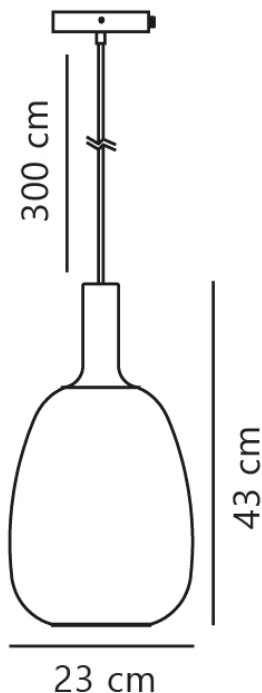

SPECIFICATION

- Ingress protection: IP20
- Class: Class I - Single Insulated, Earthed
- Voltage: 240V