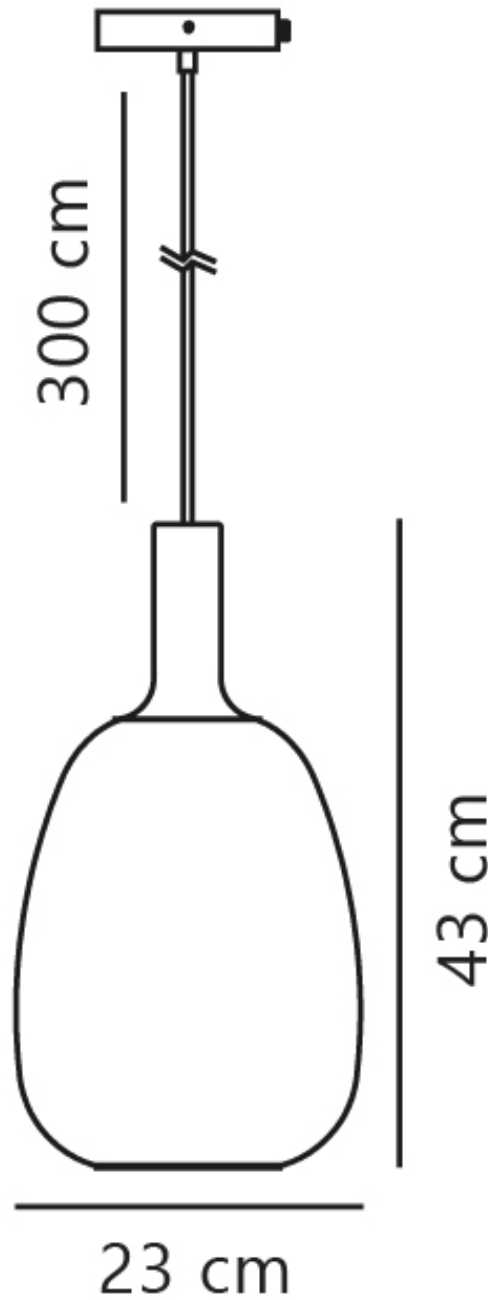

Nordlux - Alton 23 - 47303047 - Black Smoked Glass Ceiling Pendant Light