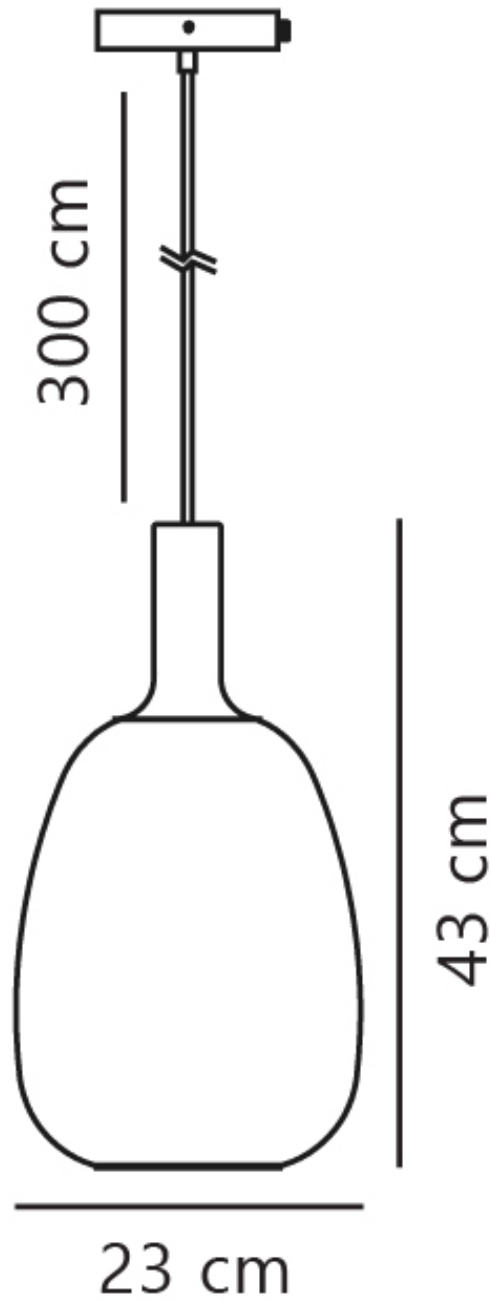

Nordlux - Alton 23 - 47303001 - Brushed Brass Opal Glass Ceiling Pendant Light

CONTACT