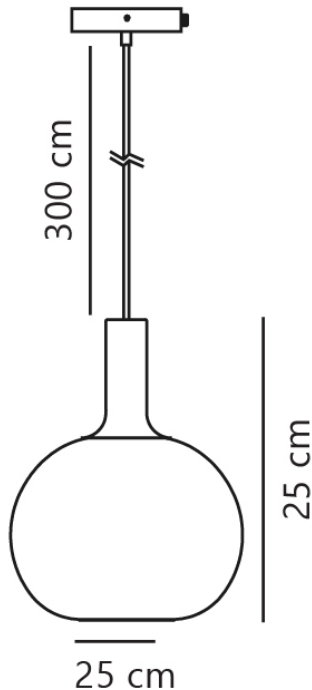

SPECIFICATION

- Ingress protection: IP20
- Class: Class I - Single Insulated, Earthed
- Voltage: 240V