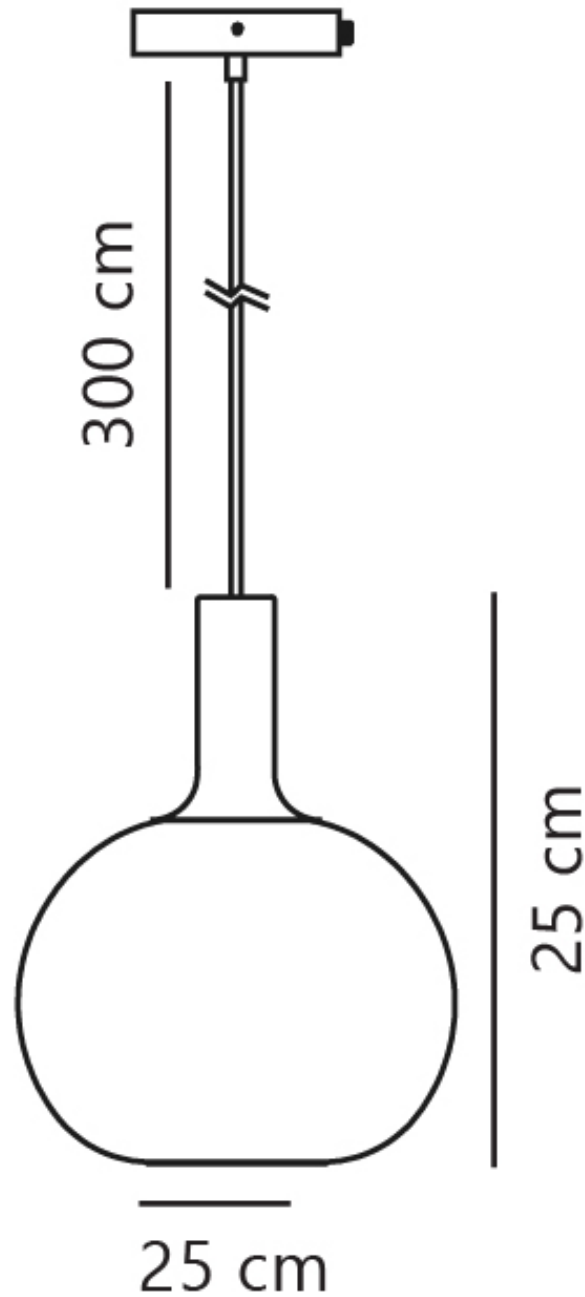

Nordlux - Alton 25 - 47313047 - Black Smoked Glass Ceiling Pendant Light

CONTACT